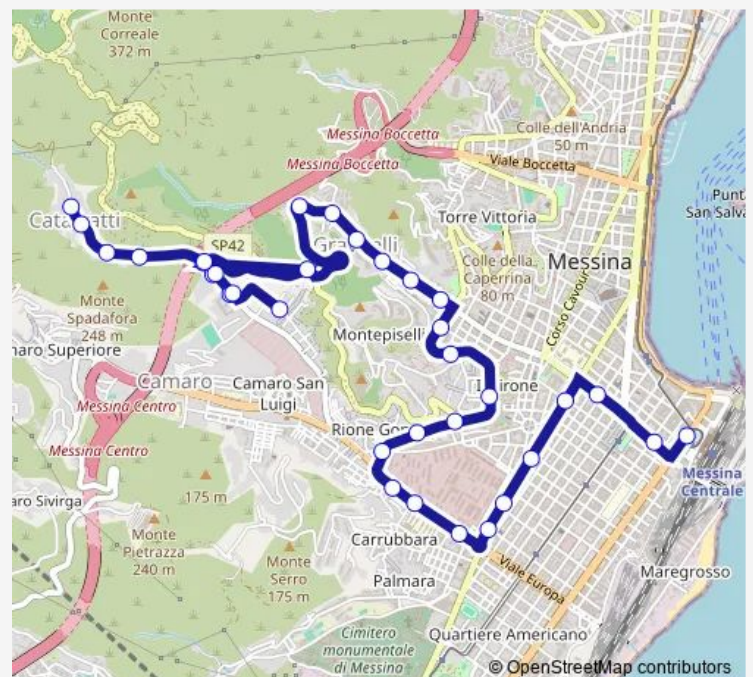

293

1292

1291

Route schedule

287 — 1125

Monday 05:28-22:19

Tuesday 05:28-22:19

Wednesday 05:28-22:19

Thursday 05:28-22:19

Friday 05:28-22:19

Saturday 05:28-22:19

Sunday —

Route info

Direction: 287

Stops: 34

Trip Duration: 0 hour 45 min

42 stops

[Open route schedule](#)

1125

879

880

881

1880

1879

04:50-21:36

Sunday

—

Route info

Direction: 1125

Stops: 42

Trip Duration: 0 hour 56 min

296