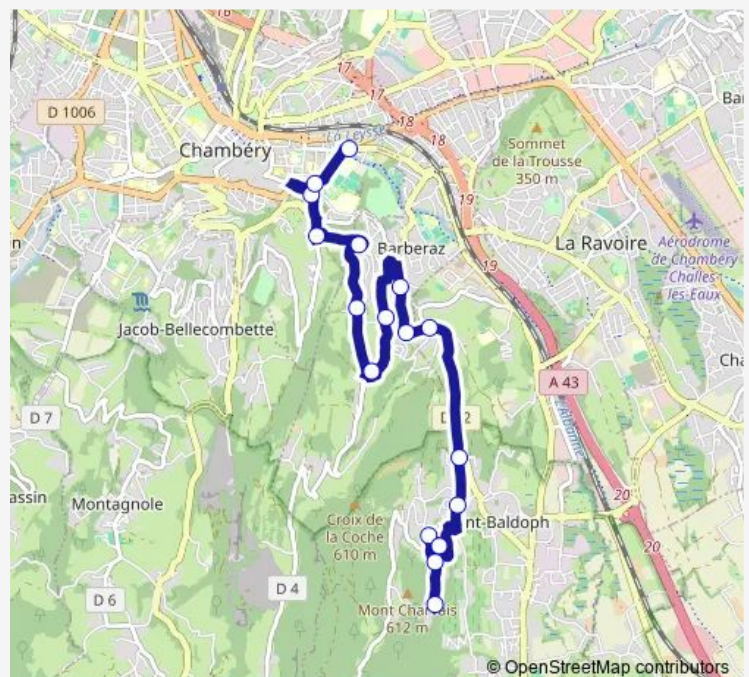

Haut Des Lamettes — Monge

Monday 07:05-08:08

Tuesday 07:05-08:08

Wednesday 07:05-08:08

Thursday 07:05-08:08

Friday 07:05-08:08

Saturday —

Sunday —

Route info

Direction: Haut Des Lamettes

Stops: 17

Trip Duration: 0 hour 22 min

15 — Haut DES Lamettes > Monge

Direction

Monge — Haut Des Lamettes

17 stops