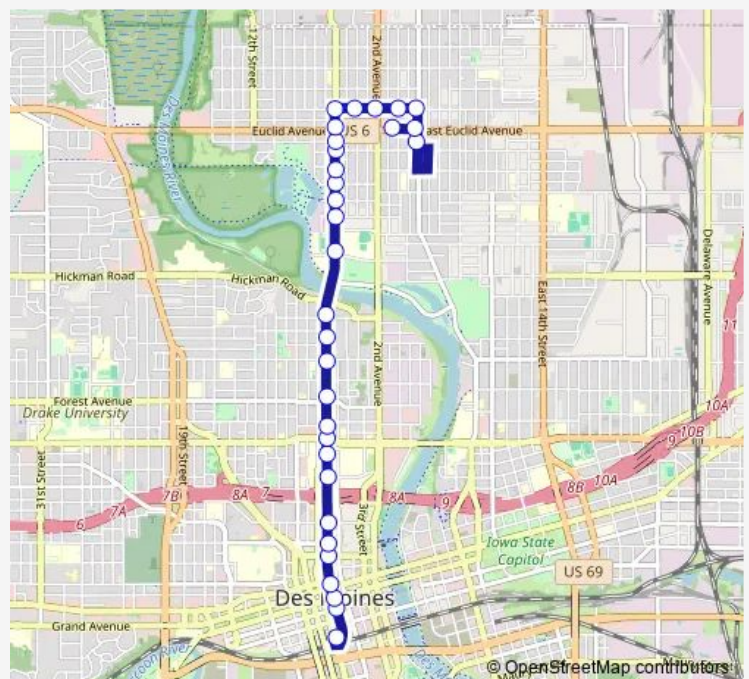

6TH AVE / Jefferson AVE (FAR-Side), Dsm

6TH AVE / College Ave, Dsm

6TH AVE / Forest AVE (FAR-Side), Dsm

6TH AVE / University Ave, Dsm

6TH AVE / Ascension ST, Dsm

7TH ST / Laurel ST, Dsm

7TH ST / Crocker ST, Dsm

7TH ST / Center ST, Dsm

7TH ST / Park ST, Dsm

7TH ST / Watson Powell WAY (FAR-Side), Dsm

7TH ST / Grand Ave, Dsm

7TH ST / Locust ST, Dsm

**Route schedule**

E Euclid AVE / Oxford ST (FAR-Side), Dsm — Platform J

Monday 18:16-22:06

Tuesday 18:16-22:06

Wednesday 18:16-22:06

Thursday 18:16-22:06

Friday 18:16-22:06

Saturday —

Sunday —

**Route info**

Direction: E Euclid AVE / Oxford ST (FAR-Side), Dsm

Stops: 23

Trip Duration: 0 hour 10 min

15 — 6TH Ave

7TH ST / Walnut ST, Dsm

Platform J