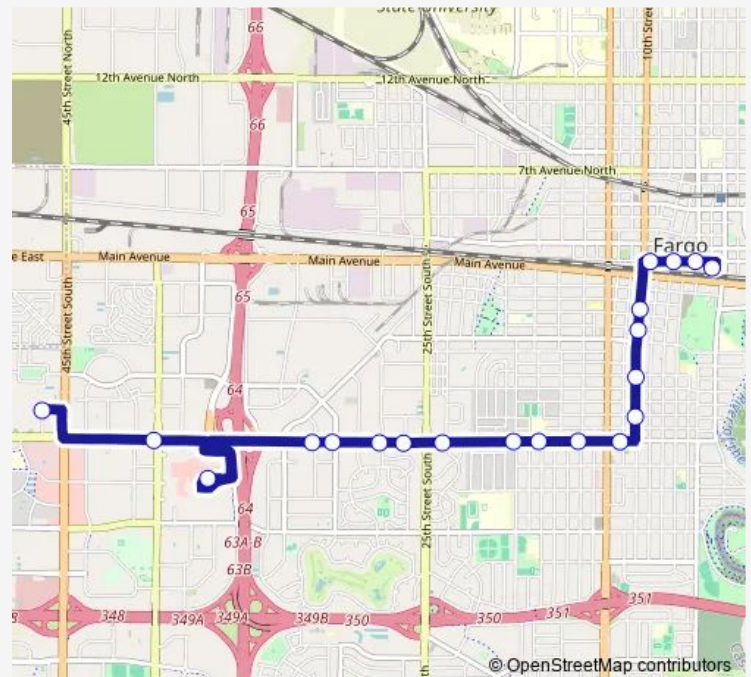

### Route schedule

Shelter 270 (Walmart) — Gtc

Monday 06:15-21:45

Tuesday 06:15-21:45

Wednesday 06:15-21:45

Thursday 06:15-21:45

Friday 06:15-21:45

Saturday 07:11-21:45

### Route info

Direction: Shelter 270 (Walmart)

Stops: 20

Trip Duration: 0 hour 25 min

15 — 15 - Route 15

BusMaps

## Direction

Gtc — Shelter 270 (Walmart)

28 stops

[Open route schedule](#)

Gtc

1st Ave N & Roberts St (Corner Ne)

1st Ave N & 8th St N (Corner Ne)

1st Ave N & 10th St N (Corner Ne)