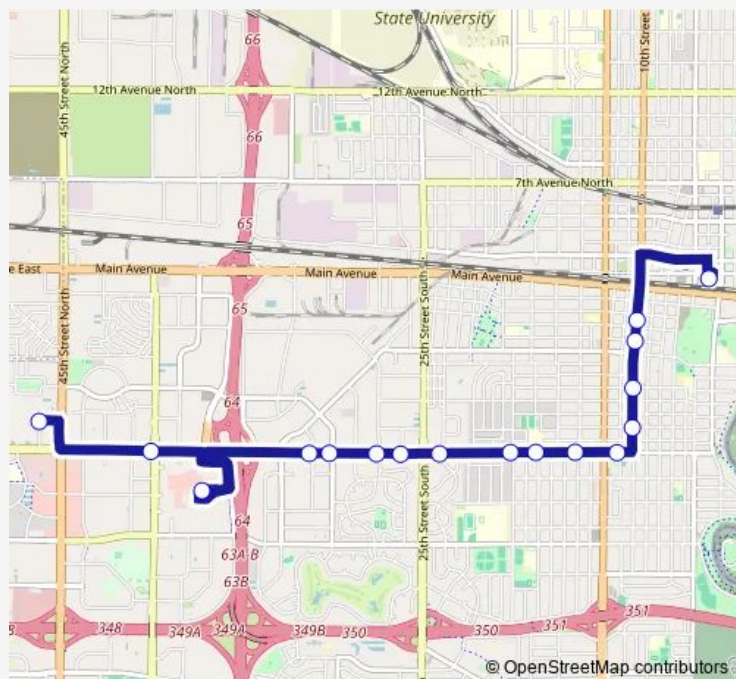

Shelter 241 (Cass County Courthouse)

Gtc

Route schedule

Shelter 270 (Walmart) — Gtc

Monday 06:14-21:41

Tuesday 06:14-21:41

Wednesday 06:14-21:41

Thursday 06:14-21:41

Friday 06:14-21:41

Saturday 07:11-19:41

Sunday —

Route info

Direction: Shelter 270 (Walmart)

Stops: 17

Trip Duration: 0 hour 29 min

15 — 15 - Route 15

Direction

Gtc — Shelter 270 (Walmart)

28 stops

[Open route schedule](#)

Gtc

1st Ave N & Roberts St (Corner Ne)

1st Ave N & 8th St N (Corner Ne)

1st Ave N & 10th St N (Corner Ne)

Friday 06:15-21:45

Saturday 07:15-19:45

Sunday —

Route info

Direction: Gtc

Stops: 28

Trip Duration: 0 hour 26 min

13 1/2 Ave S & 43 1/2 St S TJ Maxx (Corner Ne)