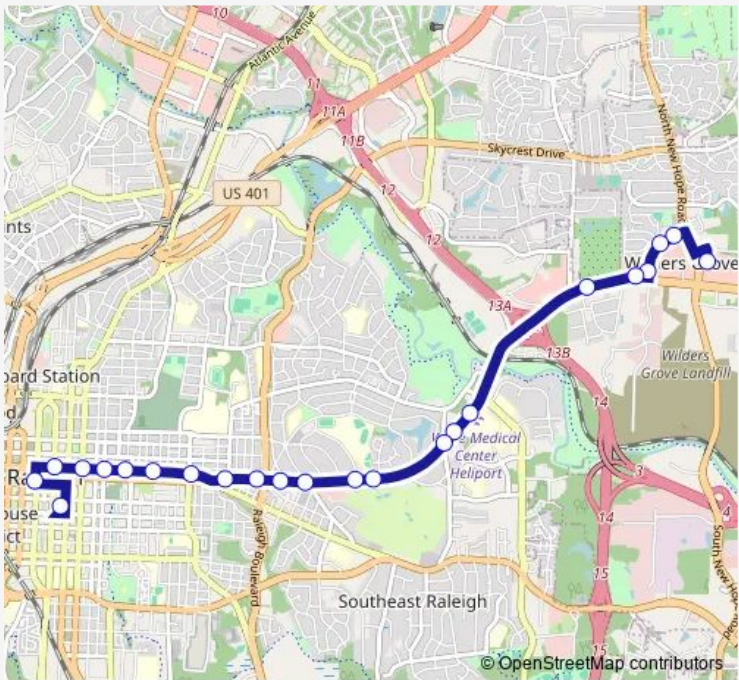

Bus 15 Wakemed

[Go to website](#)

Direction
 Goraleigh Station — New Hope Commons Walmart
 24 stops
[Open route schedule](#)

- Goraleigh Station
- E Morgan St at S Wilmington St
- E Morgan St at S Person St
- New Bern Ave at S East St
- New Bern Ave at S Swain St
- New Bern Ave at Idlewild Ave
- New Bern Ave at S Tarboro St
- New Bern Ave at Sunbury St
- New Bern Ave at Carver St
- New Bern Ave at Raleigh Blvd (Eb)
- New Bern Ave at Russ St
- New Bern Ave at N Lord Ashley Rd
- New Bern Ave at Lord Berkley Rd
- New Bern Ave at Dickens Dr (Eb)
- New Bern Ave at Donald Ross Dr
- New Bern Ave at West Campus Dr (Eb)
- West Campus Dr at Galahad Dr
- Wakemed Perimeter Rd at Swinburne St
- Wakemed at Wake Tech
- Wakemed at the Andrews Center
- New Bern Ave at Trawick Rd (Eb)

Route schedule
 Goraleigh Station — New Hope Commons Walmart

Monday	05:22-23:00
Tuesday	05:22-23:00
Wednesday	05:22-23:00
Thursday	05:22-23:00
Friday	05:22-23:00
Saturday	05:30-23:00
Sunday	05:30-22:00

Route info
 Direction: Goraleigh Station
 Stops: 24
 Trip Duration: 0 hour 30 min

15 — Wakemed **BusMaps**

New Bern Ave at Plainview Dr

New Bern Ave at Corporation Pkwy (Eb)

New Hope Commons Walmart

Direction

Thursday 05:22-23:30

Friday 05:22-23:30

Saturday 06:00-23:30

Sunday 06:00-22:30

Route info

Direction: New Hope Commons Walmart

Stops: 23

Trip Duration: 0 hour 23 min