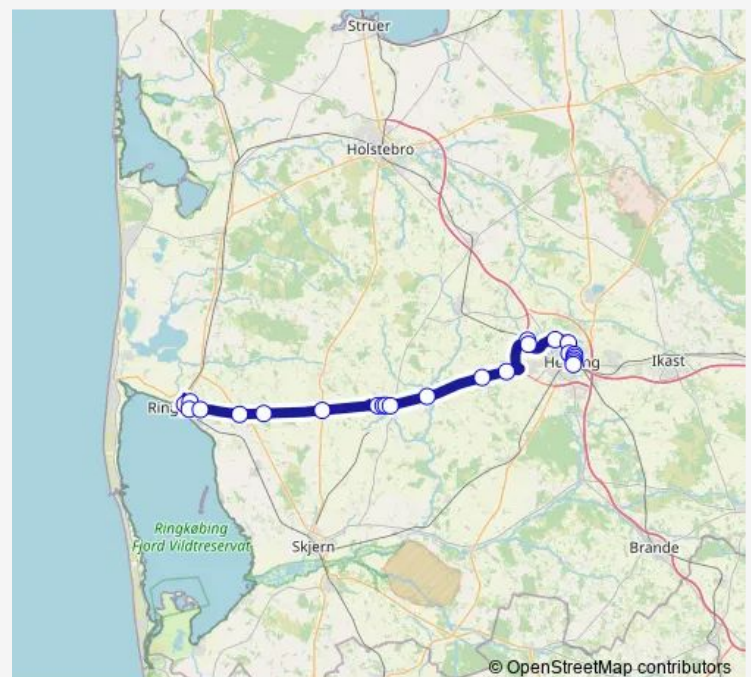

Rundkørslen/Herningvej (Ringkøbing-Skjern Kom)

Route schedule

Herning Station — Ringkøbing Rtb.

Monday 06:40-15:15

Tuesday 06:40-15:15

Wednesday 06:40-15:15

Thursday 06:40-15:15

Friday 06:40-15:15

Saturday —

Sunday —

Route info

Direction: Herning Station

Stops: 24

Trip Duration: 1 hour 9 min

Alkjær Lukke/Herningvej (Ringkøbing-Skjern Kom)

Gymnasium/Vasevej (Ringkøbing-Skjern Kom)

Ringkøbing Rtb.

Direction

Ringkøbing Rtb. — Herning Station

24 stops

[Open route schedule](#)

Ringkøbing Rtb.

Gymnasium/Vasevej (Ringkøbing-Skjern Kom)

Alkjær Lukke/Herningvej (Ringkøbing-Skjern Kom)