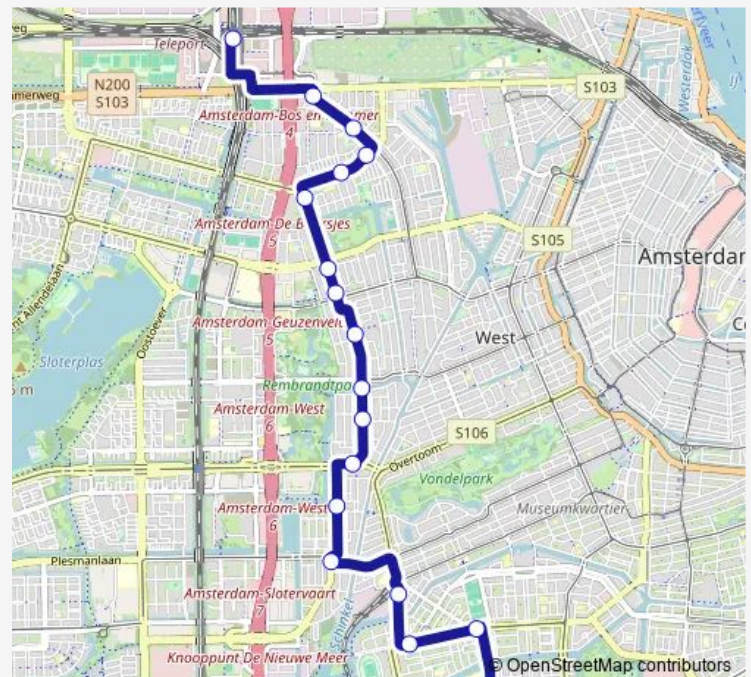

Saturday 05:46-00:11⁺¹

Sunday 06:48-00:13⁺¹

Route info

Direction: Amsterdam, Station Sloterdijk

Stops: 19

Trip Duration: 0 hour 25 min

■ 15 — Lijn 15

BusMaps

Direction

Amsterdam, Station Zuid — Amsterdam, Station Sloterdijk

21 stops

[Open route schedule](#)

Amsterdam, Station Zuid

Amsterdam, Prinses Irenestraat

Amsterdam, Olympiaplein

Amsterdam, Olympiaweg

Thursday 05:53-00:08⁺¹

Friday 05:53-00:08⁺¹

Saturday 06:08-23:58

Sunday 07:08-23:58

Route info

Direction: Amsterdam, Station Zuid

Stops: 17

Trip Duration: 0 hour 27 min