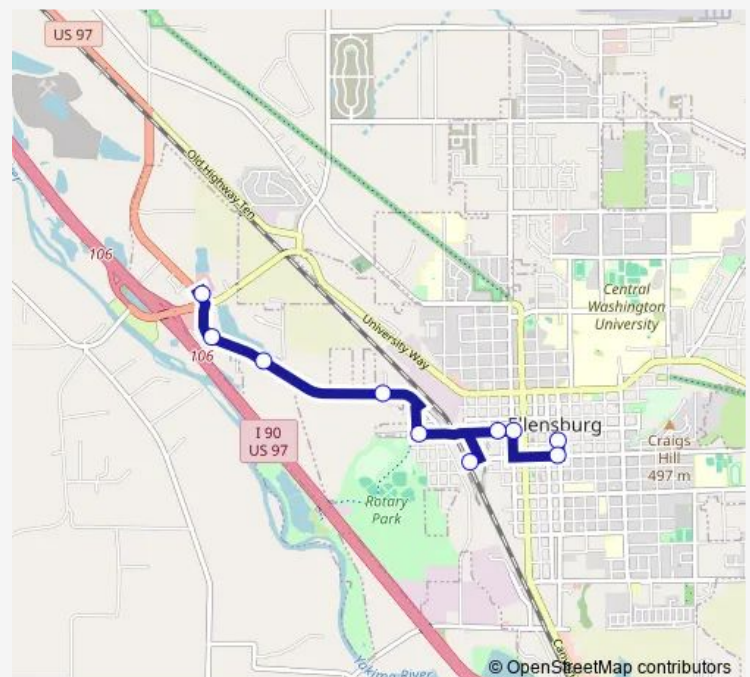

### Direction

Ruby & 4th Downtown — I-90 West Interchange

10 stops

[Open route schedule](#)

Ruby & 4th Downtown

3rd & Ruby

5th & Water (Courthouse)

5th & Kittitas

### Route schedule

Ruby & 4th Downtown — I-90 West Interchange

Monday 07:58-18:58

Tuesday 07:58-18:58

Wednesday 07:58-18:58

Thursday 07:58-18:58

Friday 07:58-18:58

Saturday 07:58-18:58

### Route info

Direction: Ruby & 4th Downtown

Stops: 10

Trip Duration: 0 hour 13 min

15 — To I-90 Interchange East/West via Dolarway

BusMaps

**Direction**

I-90 West Interchange — Ruby &amp; 4th Downtown

## Route schedule

I-90 West Interchange — Ruby &amp; 4th Downtown

Monday	08:12-19:12
Tuesday	08:12-19:12
Wednesday	08:12-19:12
Thursday	08:12-19:12
Friday	08:12-19:12
Saturday	08:12-19:12
Sunday	08:12-19:12