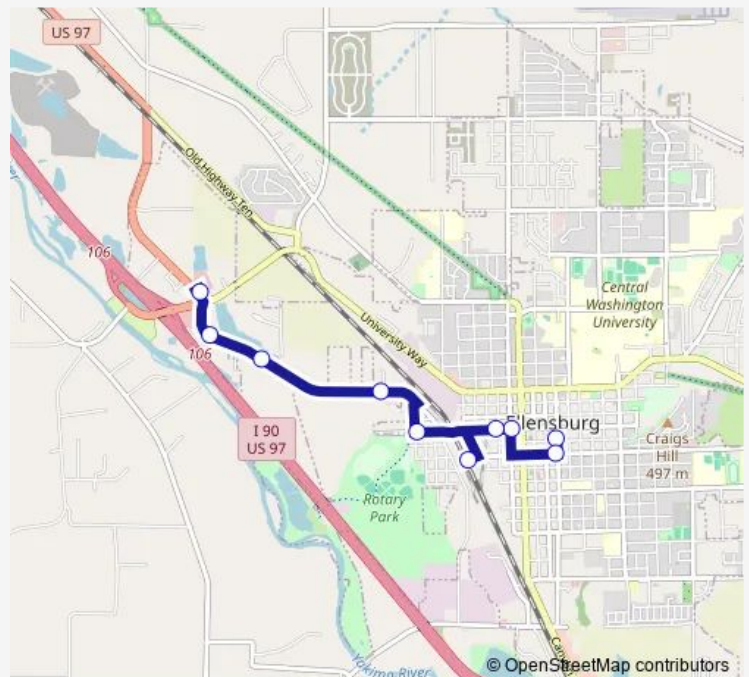

### Direction

Ruby & 4th Downtown — I-90 West Interchange

10 stops

[Open route schedule](#)

Ruby & 4th Downtown

3rd & Ruby

5th & Water (Courthouse)

5th & Kittitas

### Route schedule

Ruby & 4th Downtown — I-90 West Interchange

Monday 07:58-18:58

Tuesday 07:58-18:58

Wednesday 07:58-18:58

Thursday 07:58-18:58

Friday 07:58-18:58

Saturday 07:58-18:58

### Route info

Direction: Ruby & 4th Downtown

Stops: 10

Trip Duration: 0 hour 13 min

15 — To I-90 Interchange East/West via Dolarway

**Direction**

I-90 West Interchange — Ruby &amp; 4th Downtown

6 stops

## Route schedule

I-90 West Interchange — Ruby &amp; 4th Downtown

Monday 08:12-19:12

Tuesday 08:12-19:12

Wednesday 08:12-19:12

Thursday 08:12-19:12

Friday 08:12-19:12

Saturday 08:12-19:12