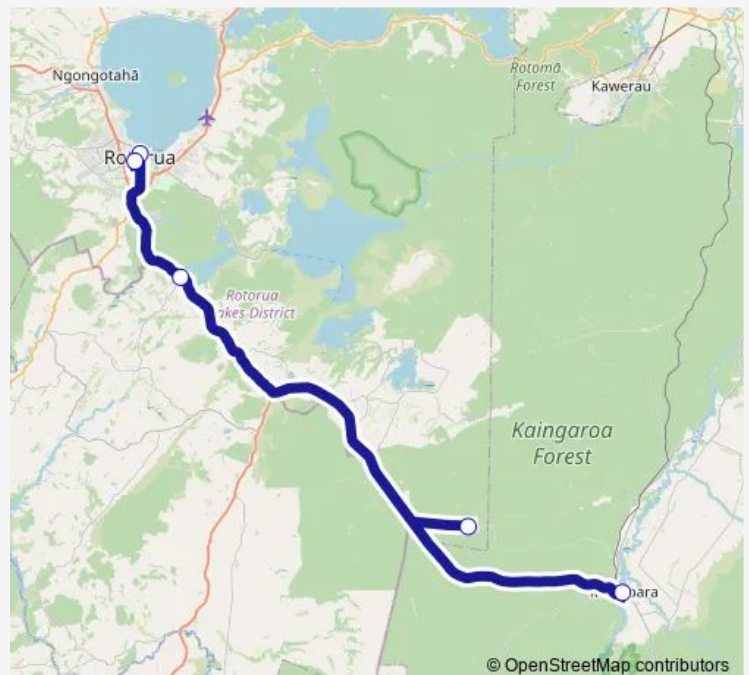

Bus 15 Murupara - Rotorua Cbd

[Go to website](#)

Direction

Rotorua I-Site — Murupara

5 stops

[Open route schedule](#)

Rotorua I-Site

Rotorua Central Mall - South

Tumunui Road

Kaingarooa

Murupara

Route schedule

Rotorua I-Site — Murupara

Monday	—
Tuesday	08:15-13:30
Wednesday	—
Thursday	08:15-13:30
Friday	—
Saturday	08:15-13:30
Sunday	—

Route info

Direction: Rotorua I-Site

Stops: 5

Trip Duration: 1 hour 9 min

15 — Murupara - Rotorua Cbd

Direction

Murupara — Rotorua I-Site

5 stops

[Open route schedule](#)

Murupara

Kaingaroa

SH5 - Opposite Tumunui Road

Rotorua Central Mall - South

Rotorua I-Site

Route schedule

Murupara — Rotorua I-Site

Monday	—
Tuesday	09:10-14:40
Wednesday	—
Thursday	09:10-14:40
Friday	—
Saturday	09:10-14:40
Sunday	—