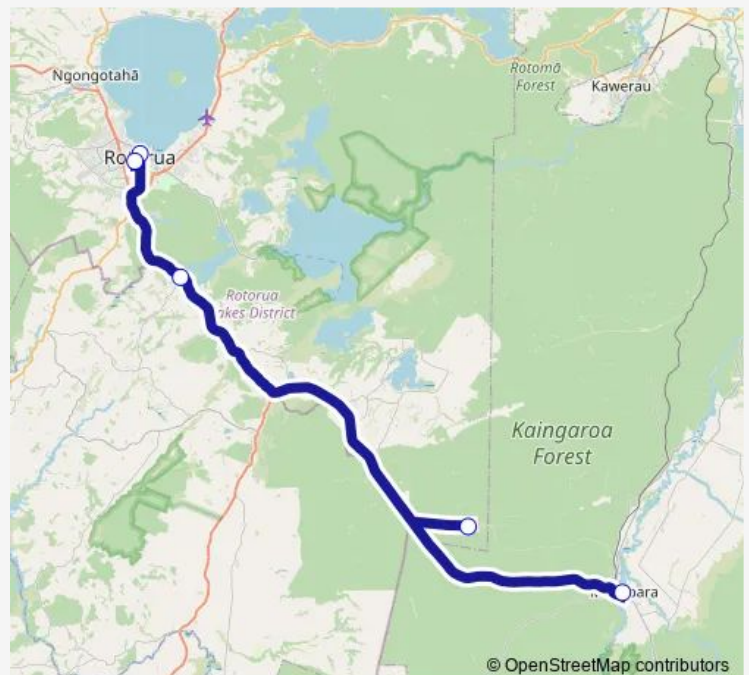

### Direction

Rotorua I-Site — Murupara

5 stops

[Open route schedule](#)

Rotorua I-Site

Rotorua Central Mall - South

Tumunui Road

Kaingarooa

### Route schedule

Rotorua I-Site — Murupara

Monday	—
Tuesday	08:15-13:30
Wednesday	—
Thursday	08:15-13:30
Friday	—
Saturday	08:15-13:30
Sunday	—

### Route info

Direction: Rotorua I-Site

Stops: 5

Trip Duration: 1 hour 9 min

15 — Murupara - Rotorua Cbd

## Direction

Murupara — Rotorua I-Site

5 stops

[Open route schedule](#)

Murupara

Kaingaroa

SH5 - Opposite Tumunui Road

Rotorua Central Mall - South