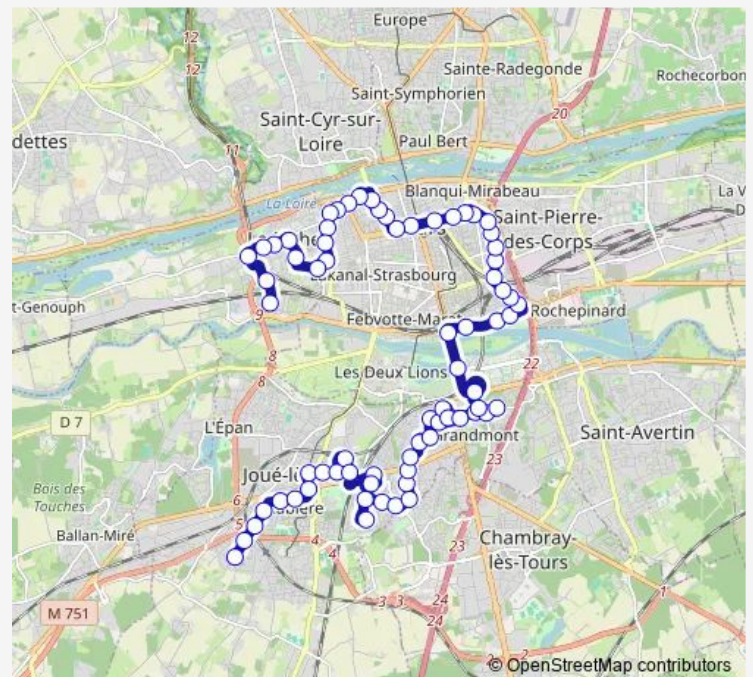

Clos Robert

Jonquilles

Quatre Bornes

Route schedule

Blotterie — La Riche Soleil

Monday 05:47-20:30

Tuesday 05:47-20:30

Wednesday 05:47-20:30

Thursday 05:47-20:30

Friday 05:47-20:30

Saturday 06:17-19:53

Sunday 10:33-18:48

Route info

Direction: Blotterie

Stops: 72

Trip Duration: 1 hour 34 min

15 — La Riche Soleil - Blotterie

BusMaps

Lachenal

Patalisse

Béjauderie

Camélias

Camus

Aimée

Bergeonnerie

Chemin Vert

Alouette

Lycée Grandmont

St Jean

Montjoyeux

St Jean

Beethoven