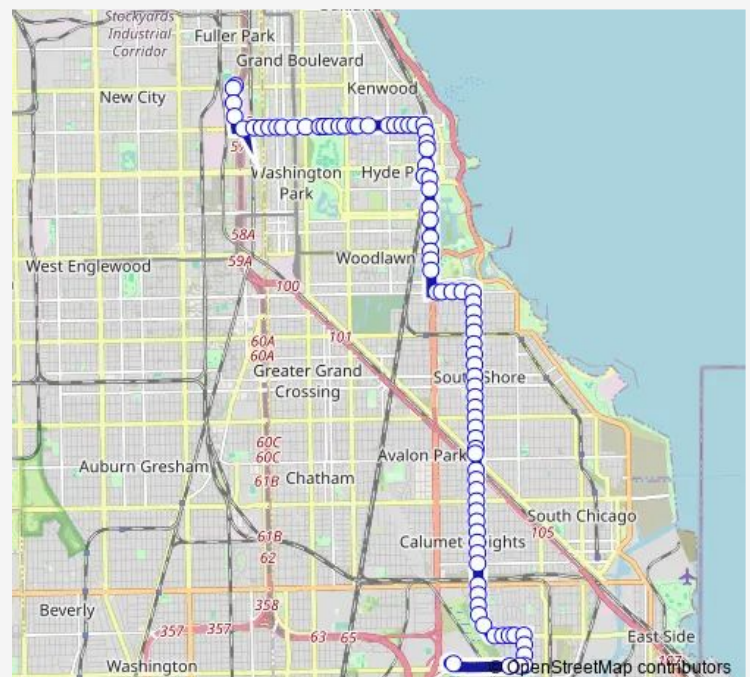

Jeffery & 77th Street

Jeffery & 76th Street

Jeffery & 75th Street

Jeffery & 74th Street

Jeffery & 73rd Street

Jeffery & 72nd Street

Jeffery & 71st Street

Jeffery & 70th Street

### Route schedule

Chicago Vocational School — 47th Red Line Station

Monday 16:08

Tuesday 16:08

Wednesday 16:08

Thursday 16:08

Friday 16:08

Saturday —

### Route info

Direction: Chicago Vocational School

Stops: 64

Trip Duration: 0 hour 51 min

15 — Jeffery Local

Jeffery & 68th Street

67th Street & Jeffery

67th Street & Bennett

67th Street & Cregier

67th Street & East End

67th Street & Cornell Drive

Stony Island & 65th Street

Stony Island & 64th Street

Stony Island & 63rd Street

Stony Island & 62nd Street

Stony Island & 60th Street