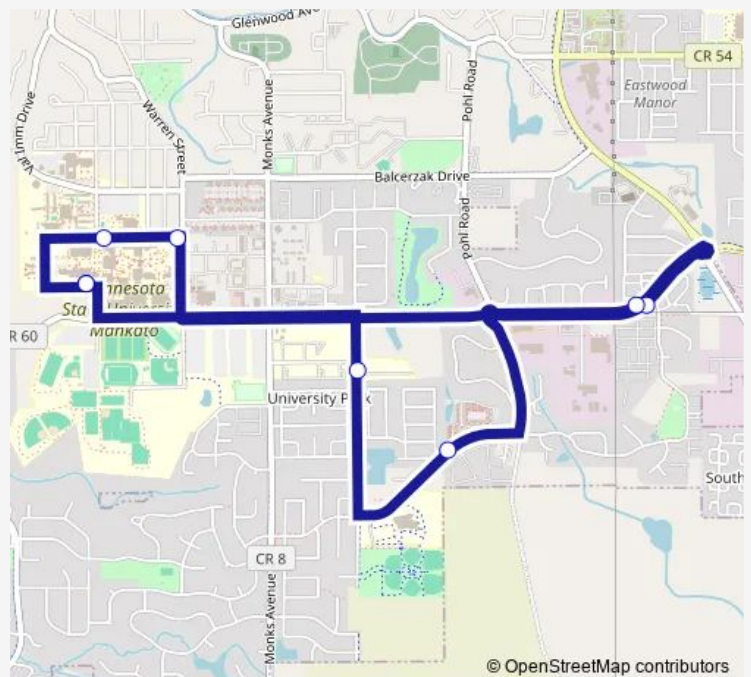

Direction

MSU - Centennial Student Union — MSU - Centennial Student Union

8 stops

[Open route schedule](#)

MSU - Centennial Student Union

MSU - Nelson Hall

MSU - Maywood Ave & Warren St

Tanager Path

Skylark Trl

The Quarters

Heron Dr

MSU - Centennial Student Union

Route schedule

MSU - Centennial Student Union — MSU - Centennial Student Union

Monday 06:30-17:30

Tuesday 06:30-17:30

Wednesday 06:30-17:30

Thursday 06:30-17:30

Friday 06:30-17:30

Saturday —

Sunday —

Route info

Direction: MSU - Centennial Student Union

Stops: 8

Trip Duration: 0 hour 19 min

15 Bus time schedules and route maps are available in an offline PDF at busmaps.com. Use the busmaps.com website to see live bus times, train schedule or subway schedule, and step-by-step directions for all public transit in Mankato