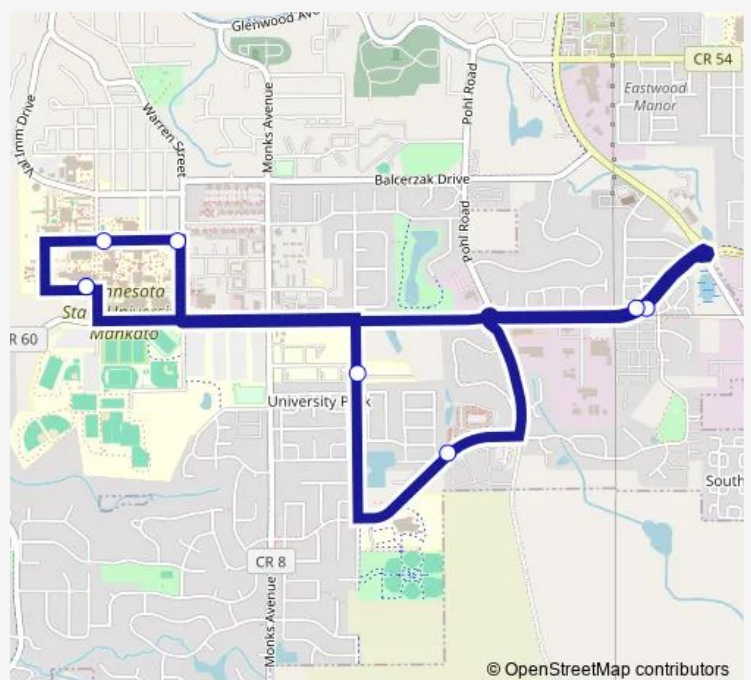

Direction

MSU - Centennial Student Union — MSU - Centennial Student Union

8 stops

[Open route schedule](#)

MSU - Centennial Student Union

MSU - Nelson Hall

MSU - Maywood Ave & Warren St

Tanager Path

Skylark Trl

The Quarters

Heron Dr

MSU - Centennial Student Union

Route schedule

MSU - Centennial Student Union — MSU - Centennial Student Union

Monday 06:30-17:30

Tuesday 06:30-17:30

Wednesday 06:30-17:30

Thursday 06:30-17:30

Friday 06:30-17:30

Saturday —

Sunday —

Route info

Direction: MSU - Centennial Student Union

Stops: 8

Trip Duration: 0 hour 19 min

15 Bus time schedules and route maps are available in an offline PDF at busmaps.com. Use the busmaps.com website to see live bus times, train schedule or subway schedule, and step-by-step directions for all public transit in Mankato