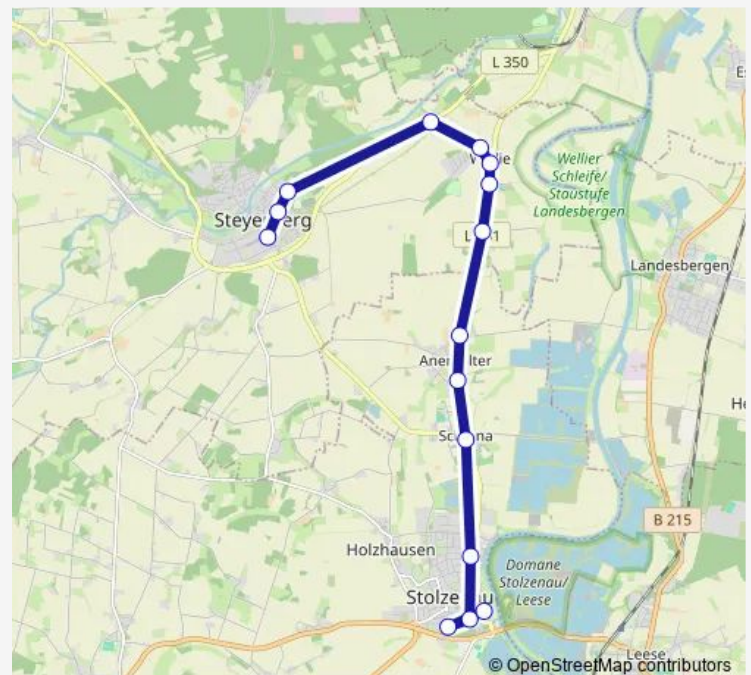

Direction

Steyerberg Waldschule — Stolzenau(Weser) Zob

8 stops

[Open route schedule](#)

Steyerberg Waldschule

Steyerberg Zob

Steyerberg Zum Wiehof

Schinna Alte Ziegelei

Schinna Kielwohlstraße

Schinna Kreuzung

Stolzenau(Weser) Rusch

Stolzenau(Weser) Zob

Route schedule

Steyerberg Waldschule — Stolzenau(Weser) Zob

Monday	—
Tuesday	15:27
Wednesday	15:27
Thursday	—
Friday	—
Saturday	—
Sunday	—

Route info

Direction: Steyerberg Waldschule

Stops: 8

Trip Duration: 0 hour 15 min

Direction

Steyerberg Zob — Schinna Alte Ziegelei

11 stops

[Open route schedule](#)

Thursday 11:50

Friday 11:50

Saturday —

Sunday —

Route info

Direction: Steyerberg Zob

Stops: 11

Trip Duration: 0 hour 19 min