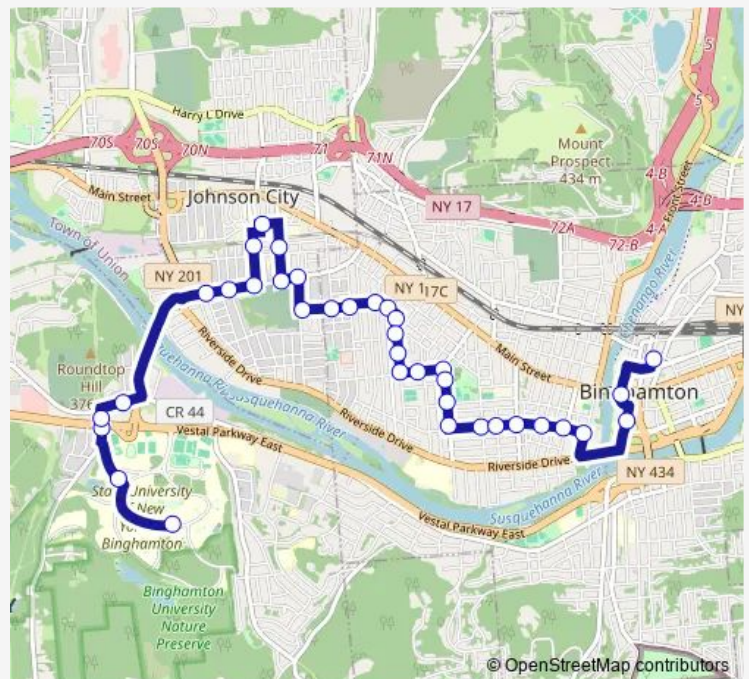

[Go to website](#)

Direction
 BC Junction 15 Leroy St — BU Union
 39 stops
[Open route schedule](#)

BC Junction 15 Leroy St

Court/State

Main/Front

Oak/Main

Oak/Seminary

Oak/Leroy

BC Junction 15 Leroy St — BU Union

Monday	05:30-21:00
Tuesday	05:30-21:00
Wednesday	05:30-21:00
Thursday	05:30-21:00
Friday	05:30-21:00
Saturday	—
Sunday	—

Route info

Direction: BC Junction 15 Leroy St

Stops: 39

Trip Duration: 0 hour 30 min

15 — Leroy St

Schubert/West End

Division/Cleveland

Division/Burbank

Burbank/Floral

Floral/Willow

Floral/Roberts

Route info

Direction: BU Union

Stops: 36

Trip Duration: 0 hour 30 min

Beethoven/Seminary

Beethoven/Leroy

Leroy/Laurel

Leroy/Millard