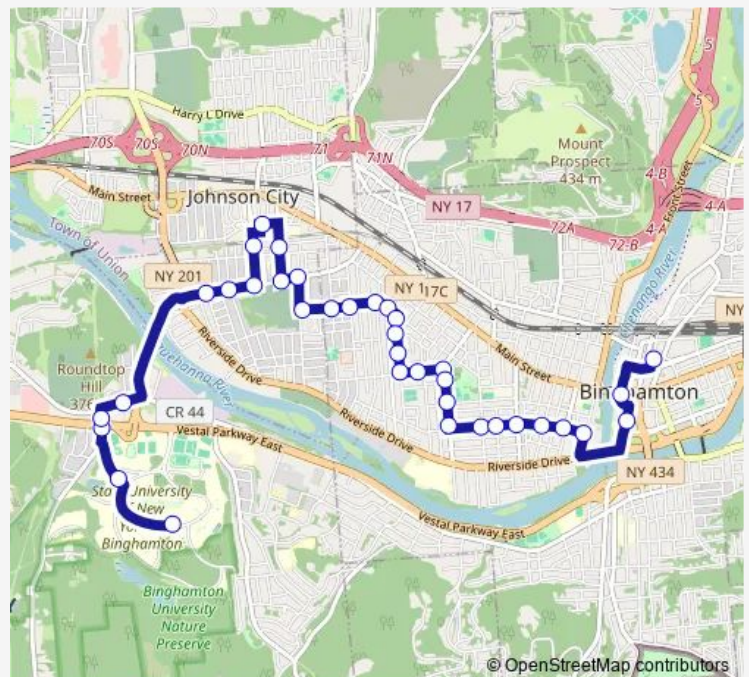

[Go to website](#)

Direction
 BC Junction 15 Leroy St — BU Union
 39 stops
[Open route schedule](#)

BC Junction 15 Leroy St

Court/State

Main/Front

Oak/Main

Oak/Seminary

Oak/Leroy

BC Junction 15 Leroy St — BU Union

Monday	05:30-21:00
Tuesday	05:30-21:00
Wednesday	05:30-21:00
Thursday	05:30-21:00
Friday	05:30-21:00
Saturday	—
Sunday	—

Route info

Direction: BC Junction 15 Leroy St

Stops: 39

Trip Duration: 0 hour 30 min

15 — Leroy St

Schubert/West End

Division/Cleveland

Division/Burbank

Burbank/Floral

Floral/Willow

Floral/Roberts

Route info

Direction: BU Union

Stops: 36

Trip Duration: 0 hour 30 min

Beethoven/Seminary

Beethoven/Leroy

Leroy/Laurel

Leroy/Millard