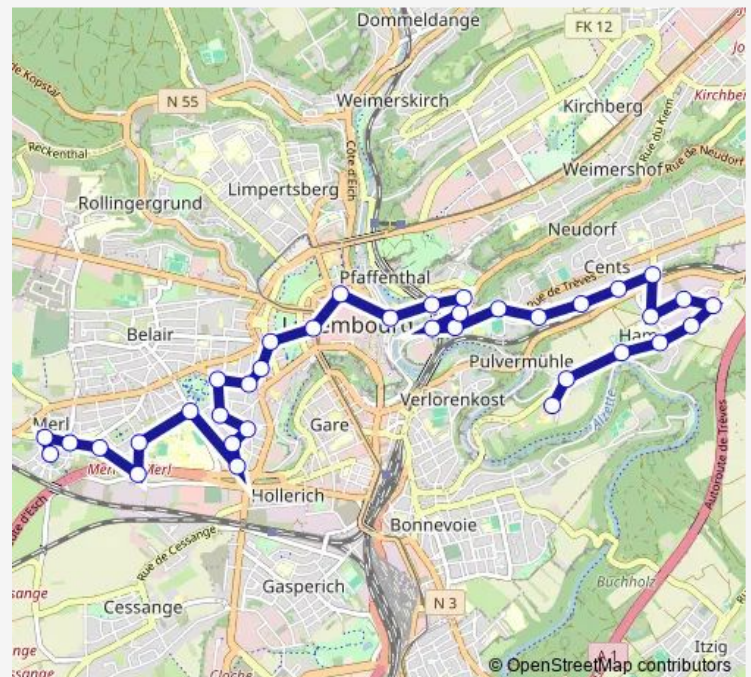

### Route schedule

Celtes — Monterey Quai 3

Monday 23:29

Tuesday 23:29

Wednesday 23:29

Thursday 23:29

Friday 05:29-23:29

Saturday 23:29

### Route info

Direction: Celtes

Stops: 14

Trip Duration: 0 hour 14 min