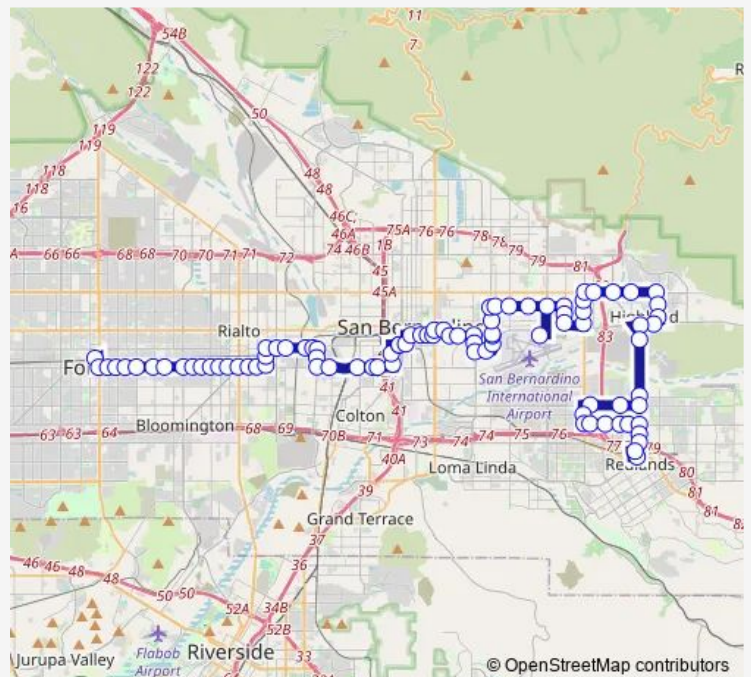

Del Rosa @ 9th Nb Ns

9th @ Del Rosa Eb Fs

9th @ Sterling Eb Fs

Route schedule

San Bernardino Transit Center — Redlands Station Depot

Monday —

Tuesday —

Wednesday —

Thursday —

Friday —

Saturday —

Sunday 07:28

Route info

Direction: San Bernardino Transit Center

Stops: 54

Trip Duration: 0 hour 53 min