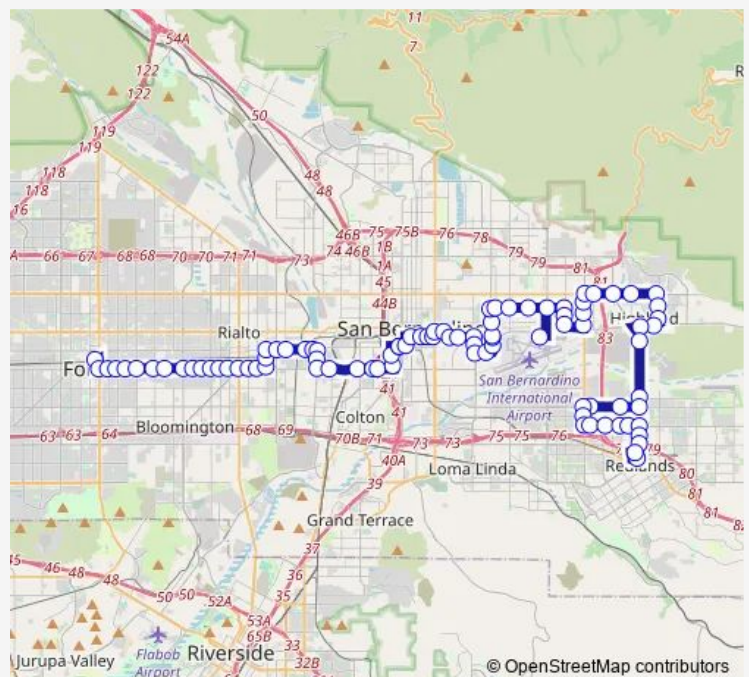

Church @ 5th Nb Fs

Church @ River Oak Nb Fs

Baseline @ Church Wb Fs

Route schedule

Redlands Station Depot — Fontana Metrolink Transit Center

Monday 04:24-21:43

Tuesday 04:24-21:43

Wednesday 04:24-21:43

Thursday 04:24-21:43

Friday 04:24-21:43

Saturday 05:42-17:40

Sunday 05:35-17:40

Route info

Direction: Redlands Station Depot

Stops: 91

Trip Duration: 1 hour 50 min

15 — Fontana-SAN Bdno-Redlands

Baseline @ Webster Wb Ns

Baseline @ Boulder Wb Ns

Baseline @ Boulder Wb Fs

Baseline @ Church Wb Fs

Palm @ Baseline Sb Fs

Palm @ Norwood Sb Fs

Palm @ Cypress Sb Fs

Saturday 05:50-18:45

Sunday 05:50-17:45

Route info

Direction: Fontana Metrolink Transit Center

Stops: 90

Trip Duration: 1 hour 49 min

Rancho @ Rialto Sb Fs

Rancho @ Walnut Sb Fs