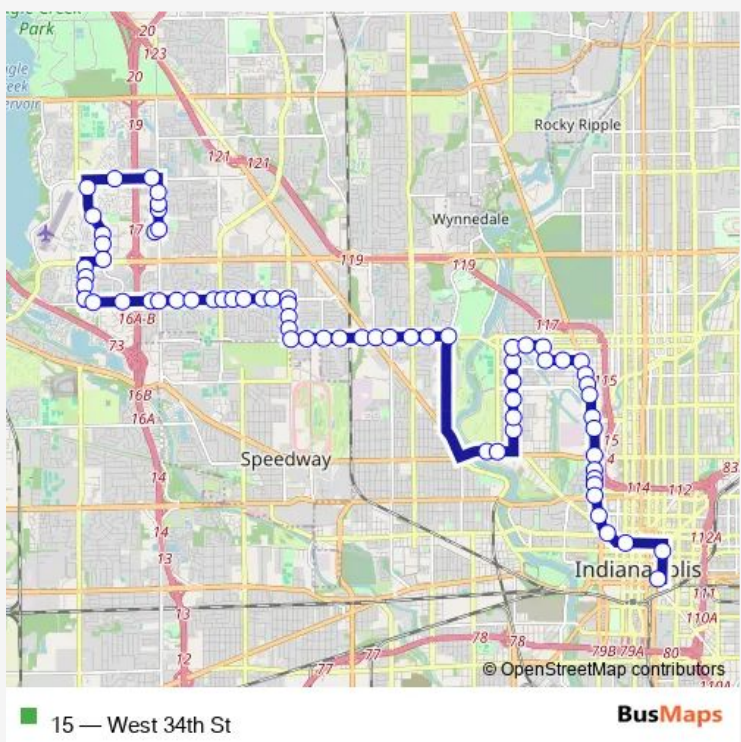

**Bus 15 West 34th St**

[Go to website](#)

**Direction**  
 Gateway Dr & High School Rd — CTC-Q  
 70 stops  
[Open route schedule](#)

- Gateway Dr & High School Rd
- High School Rd & Gateway Dr
- High School Rd & Commons Dr
- High School Rd & Wedgewood Way
- High School Rd & Wixshire Dr
- 46th St & Mission Dr
- 46th St & Owls Nest Dr
- Eagle Creek Pkwy E Dr & Village Pkwy Dr
- Eagle Creek Pkwy & Eagle Bay S Dr
- Eagle Creek Pkwy & Chardonnay Dr
- Eagle Creek Pkwy & Deer Path Dr
- Eagle Creek Pkwy & 38th St
- Bayhead Dr & Hyannis Port Dr
- Bayhead Dr & Wharfside Ln
- Bayhead Dr & Causeway Dr
- Bayhead Dr & Hickory Ln
- 34th St & Heather Ridge Dr
- 34th St & Live Oak Rd
- 34th St & Lupine Terrace
- 34th St & High School Rd
- 34th St & Faculty Dr

**Route schedule**  
 Gateway Dr & High School Rd — CTC-Q

Monday	19:16-22:16
Tuesday	20:22-21:32
Wednesday	19:12-21:32
Thursday	20:22-21:32
Friday	20:22-21:32
Saturday	19:16-22:16
Sunday	19:12-19:54

**Route info**  
 Direction: Gateway Dr & High School Rd  
 Stops: 70  
 Trip Duration: 0 hour 53 min

## Route info

Direction: CTC-Q

Stops: 78

Trip Duration: 0 hour 57 min

Harding St & Pruitt St

Harding St & 21st St

Harding St & 19th St

Harding St & 18th St

## Route info

Direction: Gateway Dr &amp; High School Rd

Stops: 70

Trip Duration: 0 hour 57 min

34th St & Watergate Rd

34th St & Winton Ave

34th St & Auburn Rd

34th St & Georgetown Rd