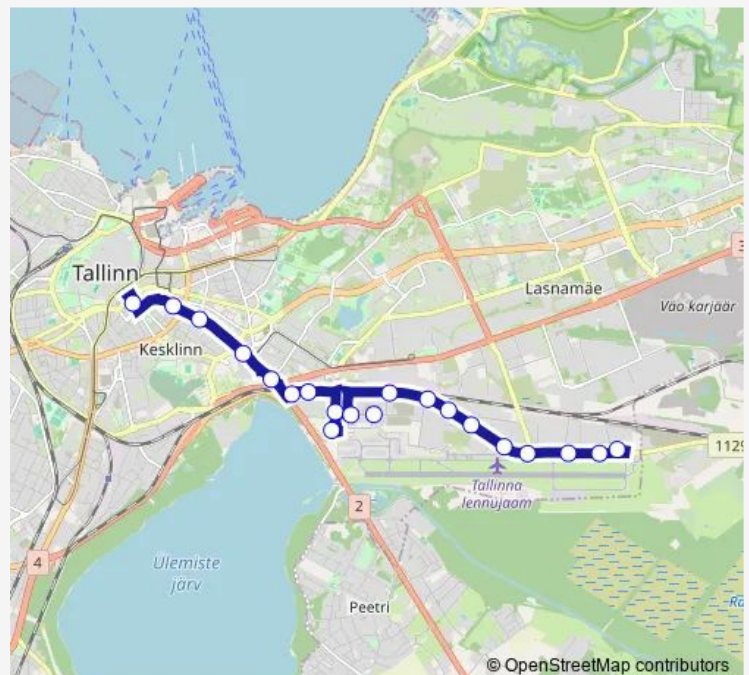

### Route schedule

Sõjamäe — Estonia

Monday 05:35-23:55

Tuesday 05:35-23:55

Wednesday 05:35-23:55

Thursday 05:35-23:55

Friday 05:35-23:55

Saturday 06:21-23:04

### Route info

Direction: Sõjamäe

Stops: 20

Trip Duration: 0 hour 27 min

15 — Estonia - Sõjamäe

BusMaps