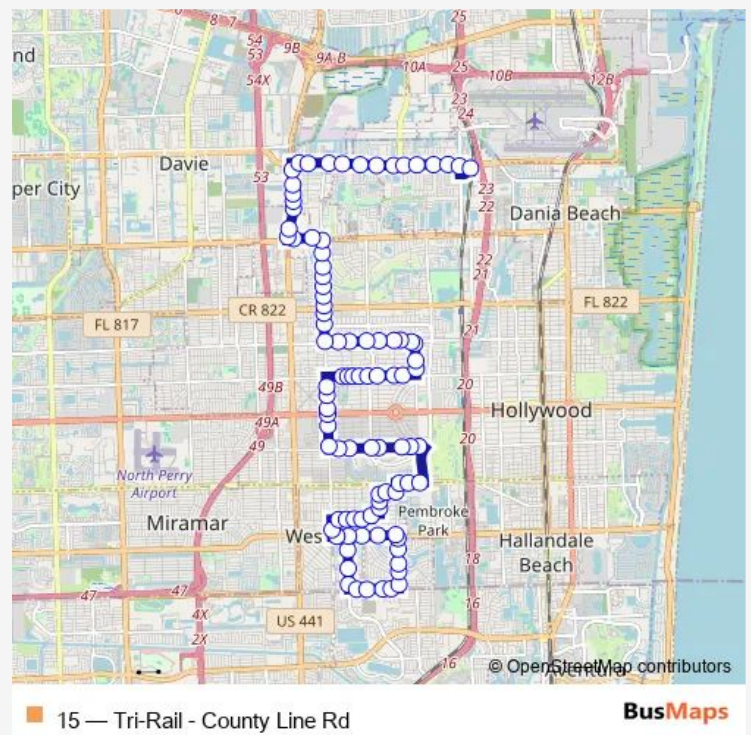

Bus 15 Tri-Rail - County Line Rd

[Go to website](#)

Direction
 SW 52 A/Hallandale BCH B — FLL Airport Griffin/TRI-Rail Station

95 stops

[Open route schedule](#)

- SW 52 A/Hallandale BCH B
- SW 52 A/SW 33 S
- SW 52 A/Orange Blossom M
- SW 52 A/County Line R
- County Line R/SW 52 A - (At&T)
- County Line R/SW 48 A - (Bellsouth)
- County Line R/SW 43 Ave
- County Line R/SW 40 Ave
- SW 40 A/County Line R
- SW 40 A/SW 36 S
- SW 40 A/SW 31 D
- SW 40 A/SW 32 S
- SW 40 A/SW 30 S
- Hallandale BCH B/SW 40 A
- Hallandale BCH B/SW 44 A
- Hallandale BCH B/SW 48 A
- Hallandale BCH B/SW 52 A
- Hallandale Beach B/SW 55 A
- SW 56 A/SW 27 S
- SW 25 S/SW 54 A
- SW 25 S/SW 52 A

Route schedule

SW 52 A/Hallandale BCH B — FLL Airport Griffin/TRI-Rail Station

Monday	05:50-18:05
Tuesday	05:50-18:05
Wednesday	05:50-18:05
Thursday	05:50-18:05
Friday	05:50-18:05
Saturday	—
Sunday	—

Route info

Direction: SW 52 A/Hallandale BCH B

Stops: 95

Trip Duration: 0 hour 57 min

SW 25 S/SW 50 A

SW 25 S/SW 48 A

SW 46 A/SW 24 S

SW 44 A/SW 23 S

SW 44 A/SW 21 S