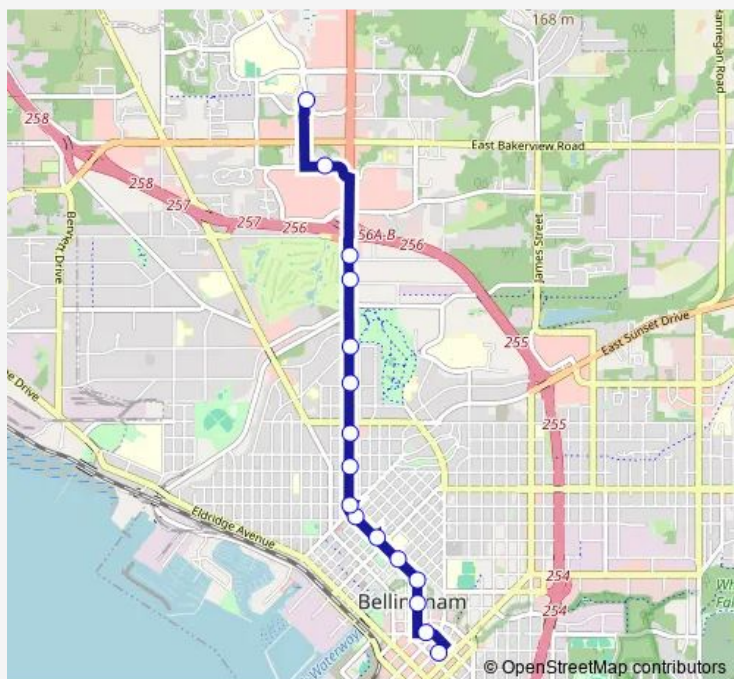

**Bus 15 Cordata/Wcc&Downtown**

[Go to website](#)

**Direction**

Bellingham Station — Cordata Station

16 stops

[Open route schedule](#)

- Bellingham Station
- Champion St at Unity St
- Commercial St at Central Ave
- Commercial St at Young St
- Girard St at C St
- Girard St at G St
- Girard St at J St
- Meridian St at Broadway
- Meridian St at North St
- Meridian St at Illinois St
- Meridian St at Oregon St
- Meridian St at Victor St
- Meridian St at Orchard Dr
- Meridian St at Baker St
- Bellis Fair Mall
- Cordata Station

**Route schedule**

Bellingham Station — Cordata Station

Monday	06:25-21:55
Tuesday	06:25-21:55
Wednesday	06:25-21:55
Thursday	06:25-21:55
Friday	06:25-21:55
Saturday	07:55-21:55
Sunday	08:55-19:55

**Route info**

Direction: Bellingham Station

Stops: 16

Trip Duration: 0 hour 15 min

15 — Cordata/Wcc&Downtown

**Direction**

Cordata Station — Bellingham Station

16 stops

[Open route schedule](#)

Cordata Station

Cordata Pkwy at Whatcom Community College

Cordata Pkwy at Westerly Rd

Bellis Fair Mall

Meridian St at Mcleod Rd

Meridian St at Birchwood Ave

Meridian St at Victor St

Meridian St at Oregon St