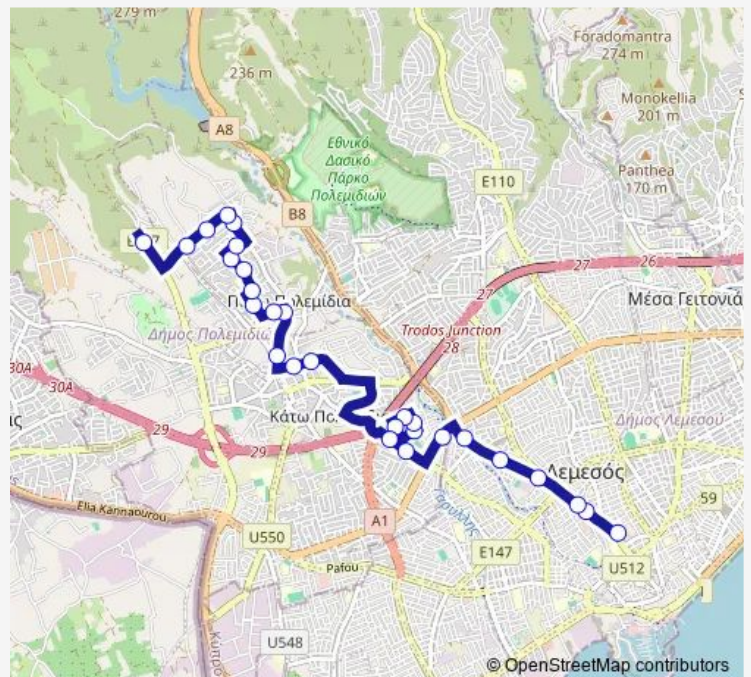

Bus 15 General Hospital - Makariou - Leontiou Emel Station

[Go to website](#)

Direction

General Hospital 1 — Emel Bus Station Leontiou A´

33 stops

[Open route schedule](#)

- General Hospital 1
- 143 Street - Karava
- 143 Street - Konteas 2
- 143 Street - 141 Street 2
- 104 Street - Zodeias 2
- 130 Street - 131 Street 2
- 120 Street - 127 Street 1
- Timios Stavros Church 2
- 103 Street - 120 Street 2
- 102 Street 2
- 100 Street - 101 Street 2
- Politismou - 100 Street 1
- B´ Kato Polemidia Elementary School 2
- Patriarchou Fotiou - 3 Street
- Panagia Evagelistria Church 2
- Panagias Evangelistrias - Agiou Nikolaou 2
- Panagias Evangelistrias - Kydonion
- Tilemachou Alavera - Lamprou Konstantara
- Tilemachou Alavera - Kyrillou Loukareos
- Theodorou Potamianou - Troodos Roundabout 2
- 30 Street 2

Route schedule

General Hospital 1 — Emel Bus Station Leontiou A´

| | |
|-----------|-------------|
| Monday | — |
| Tuesday | — |
| Wednesday | 05:50-20:05 |
| Thursday | — |
| Friday | 05:50-20:05 |
| Saturday | — |
| Sunday | — |

Route info

Direction: General Hospital 1

Stops: 33

Trip Duration: 0 hour 29 min

15 — General Hospital - Makariou - Leontiou Emel Station

23 Street 2

26 Street 2

28 Street 2

—

Sunday

—

Route info

Direction: Emel Bus Station Leontiou A´

Stops: 28

Trip Duration: 0 hour 30 min

143 Street - Konteas 1