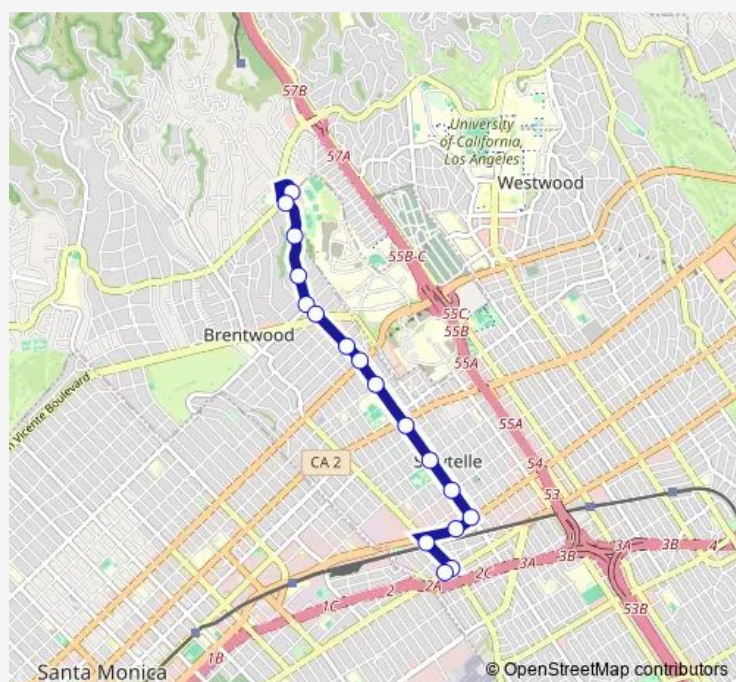

Barrington SB & Olympic Ns

Olympic WB & Granville Ns

Bundy SB & Exposition NS (Bundy Station)

Bundy SB & Pico Ns

Pico WB & Bundy Fs

### Route schedule

Barrington PL NB & Chayote ST Ns — Pico WB & Bundy Fs

Monday 07:05-18:15

Tuesday 07:05-18:15

Wednesday 07:05-18:15

Thursday 07:05-18:15

Friday 07:05-18:15

Saturday —

### Route info

Direction: Barrington PL NB & Chayote ST Ns

Stops: 17

Trip Duration: 0 hour 15 min

15 — Barrington Ave

**Direction**

Pico WB &amp; Bundy Fs — Barrington PL NB &amp; Chayote ST Ns

16 stops