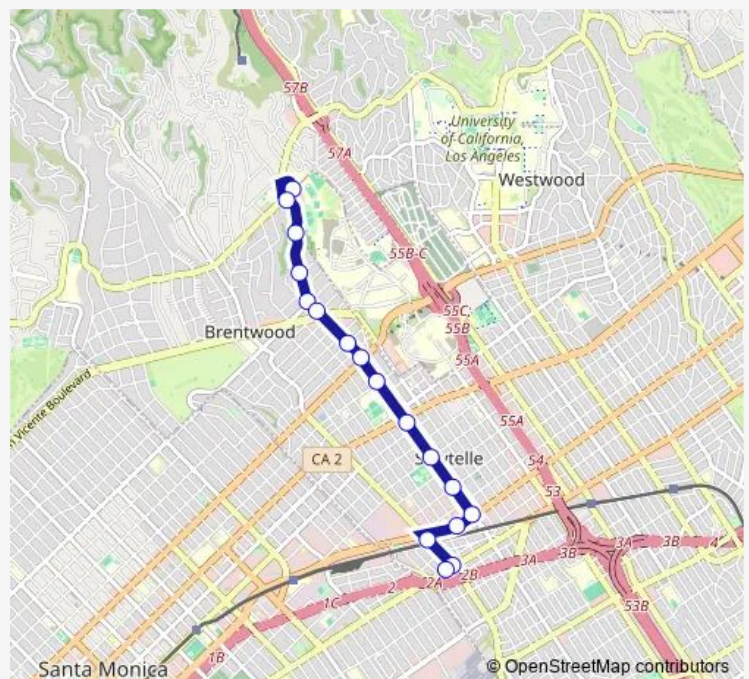

Bus 15 Barrington Ave

[Go to website](#)

Direction

Barrington PL NB & Chayote ST Ns — Pico WB & Bundy Fs

17 stops

[Open route schedule](#)

Barrington PL NB & Chayote ST Ns

Barrington SB & Sunset Fs

Barrington SB & Nebraska Fs

Barrington SB & LA Grange Fs

Barrington SB & Olympic Ns

Olympic WB & Granville Ns

Bundy SB & Exposition NS (Bundy Station)

Bundy SB & Pico Ns

Pico WB & Bundy Fs

Route schedule

Barrington PL NB & Chayote ST Ns — Pico WB & Bundy Fs

Monday	07:05-18:15
Tuesday	07:05-18:15
Wednesday	07:05-18:15
Thursday	07:05-18:15
Friday	07:05-18:15
Saturday	—
Sunday	—

Route info

Direction: Barrington PL NB & Chayote ST Ns

Stops: 17

Trip Duration: 0 hour 21 min

15 — Barrington Ave

Direction

Pico WB & Bundy Fs — Barrington PL NB & Chayote ST Ns

16 stops

[Open route schedule](#)

Pico WB & Bundy Fs