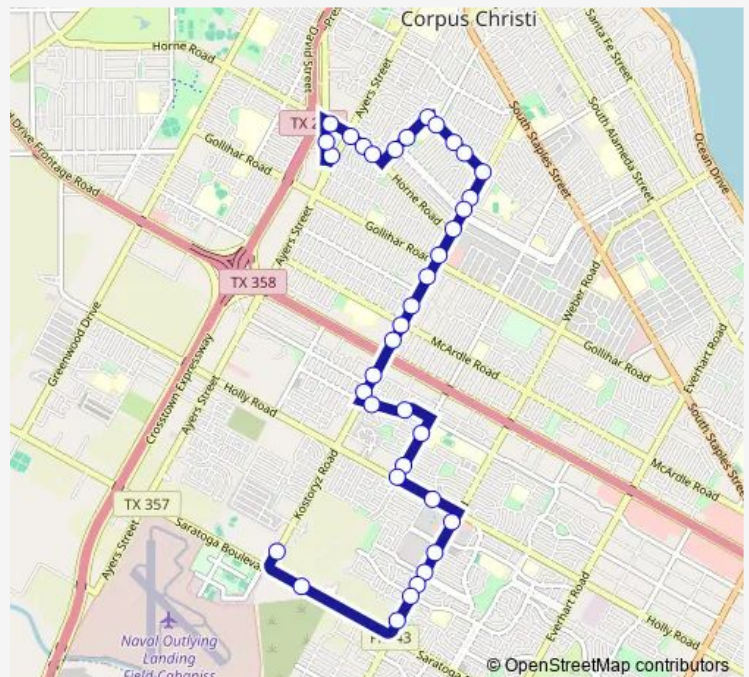

581-Kostoryz @ Mansheim

582-Kostoryz @ Mcardle

583-Kostoryz @ Spid

Route schedule

Port Ayers Station Bay G — Carroll High School

Monday 06:30-19:25

Tuesday 06:30-19:25

Wednesday 06:30-19:25

Thursday 06:30-19:25

Friday 06:30-19:25

Saturday 08:00-18:30

Sunday 08:00-18:30

Route info

Direction: Port Ayers Station Bay G

Stops: 37

Trip Duration: 0 hour 28 min