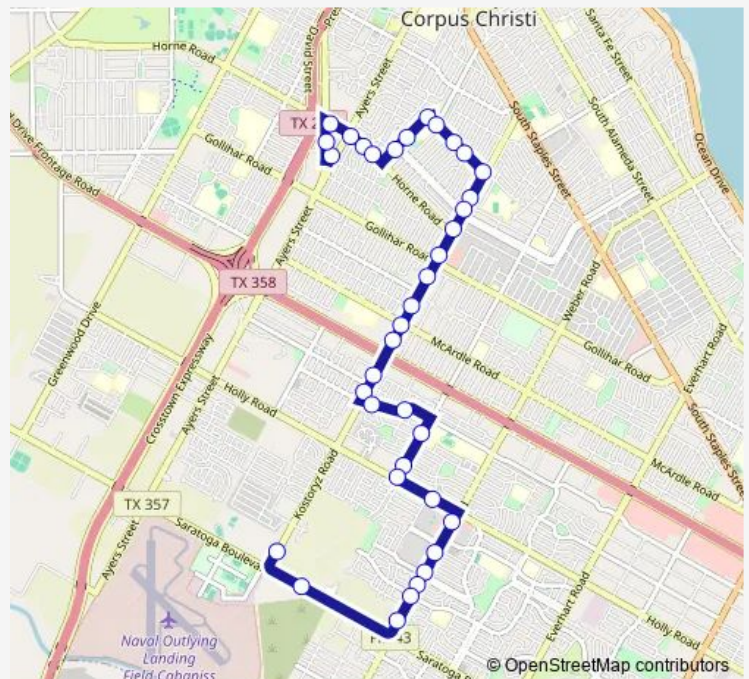

581-Kostoryz @ Mansheim

582-Kostoryz @ Mcardle

583-Kostoryz @ Spid

Route schedule

Port Ayers Station Bay G — Carroll High School

Monday	06:30-19:25
Tuesday	06:30-19:25
Wednesday	06:30-19:25
Thursday	06:30-19:25
Friday	06:30-19:25
Saturday	08:00-18:30
Sunday	08:00-18:30

Route info

Direction: Port Ayers Station Bay G

Stops: 37

Trip Duration: 0 hour 28 min

15 — Kostoryz/Carroll High School

757-Kostoryz @Lexington

758-Kostoryz @ Sacky

794-Tiger Lane

972-Weber @ Devonshire

973-Weber @ Wickersham

974-Weber @ Saratoga

969-Saratoga @ Wellmed

Carroll High School

Direction

Carroll High School — Port Ayers Station Bay F

27 stops