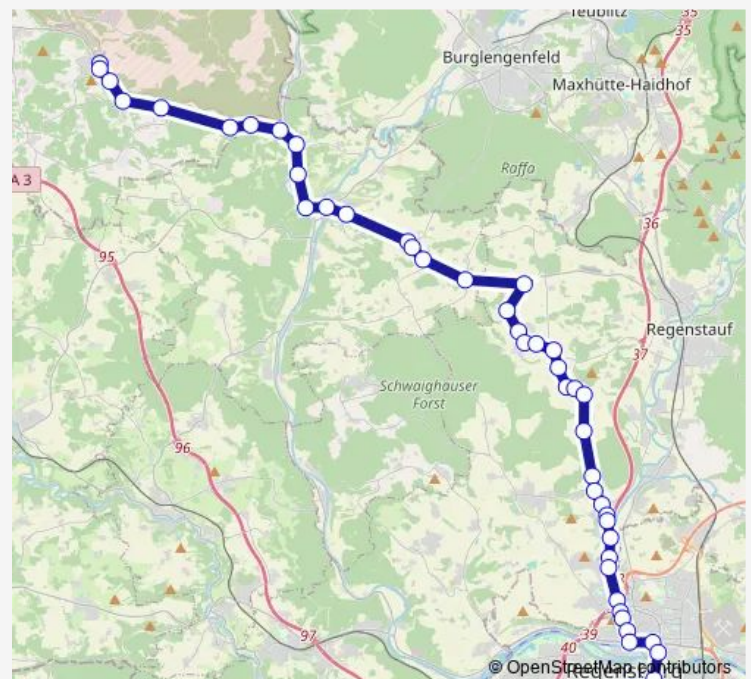

### Route schedule

Regensburg Hbf — Hohenfels Kapelle

Monday 05:11-06:11

Tuesday 05:11-06:11

Wednesday 05:11-06:11

Thursday 05:11-06:11

Friday 05:11-06:11

Saturday —

### Route info

Direction: Regensburg Hbf

Stops: 26

Trip Duration: 1 hour 3 min

Baumühle

Fuchsmühle (b. Hohenfels)

Hohenfels Ziegelhütte

Hohenfels Am Sterzenbach