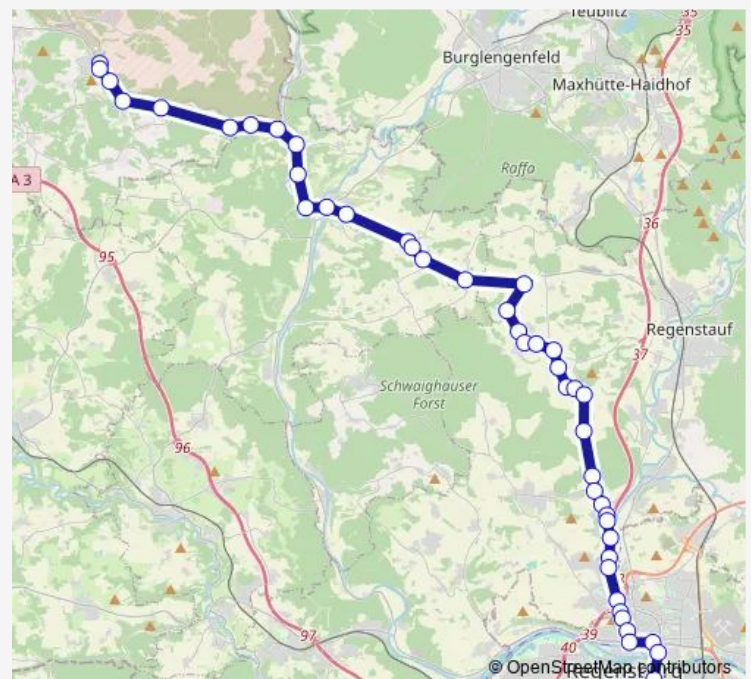

Thursday 05:11-06:11

Friday 05:11-06:11

Saturday —

Sunday —

Route info

Direction: Regensburg Hbf

Stops: 26

Trip Duration: 1 hour 3 min

21 stops

[Open route schedule](#)

Lappersdorf Mittelschule

Lappersdorf Gymnasium

Kareth In der Pfeifing

Oppersdorf Süd

Oppersdorf Ortsmitte

Oppersdorf Nord