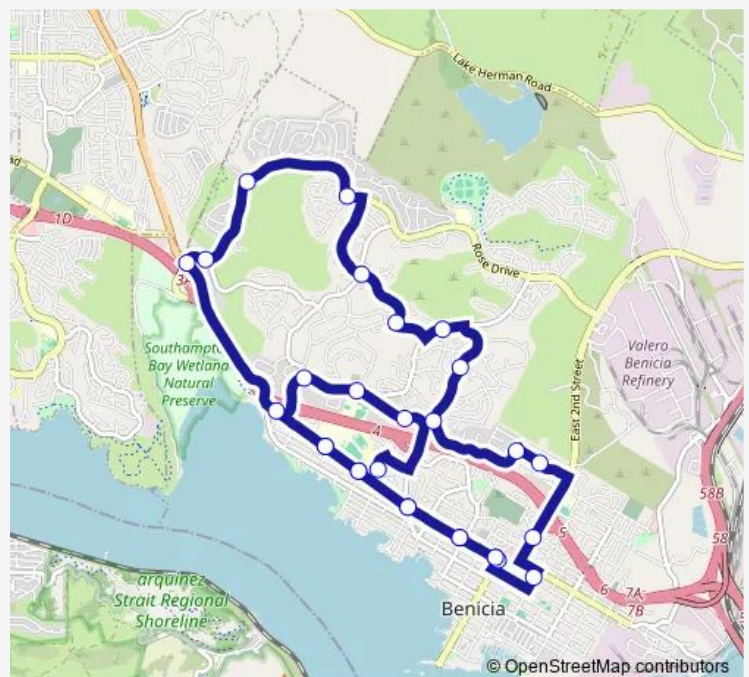

### Route schedule

Military W & 1st St (Benicia City Park) — Drolette Way & Mary Farmar Elementary

Monday 07:19-15:57

Tuesday 07:19-15:57

Wednesday 07:19-15:57

Thursday 07:19-15:57

Friday 07:19-15:45

Saturday —

### Route info

Direction: Military W & 1st St (Benicia City Park)

Stops: 29

Trip Duration: 0 hour 46 min

15 — Rose

Military W & W 3rd St

Military West & West 7th

Military W & Mary Farmar Elementary