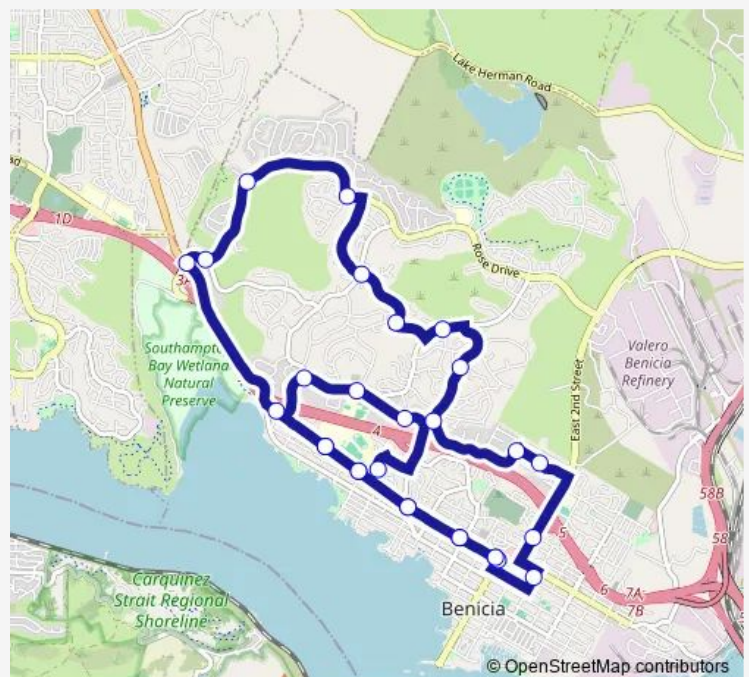

### Route schedule

Military W & 1st St (Benicia City Park) — Drolette Way & Mary Farmar Elementary

Monday 07:19-15:57

Tuesday 07:19-15:57

Wednesday 07:19-15:57

Thursday 07:19-15:57

Friday 07:19-15:45

Saturday —

### Route info

Direction: Military W & 1st St (Benicia City Park)

Stops: 29

Trip Duration: 0 hour 46 min

15 — Rose

Military W & W 3rd St

Military West & West 7th

Military W & Mary Farmar Elementary