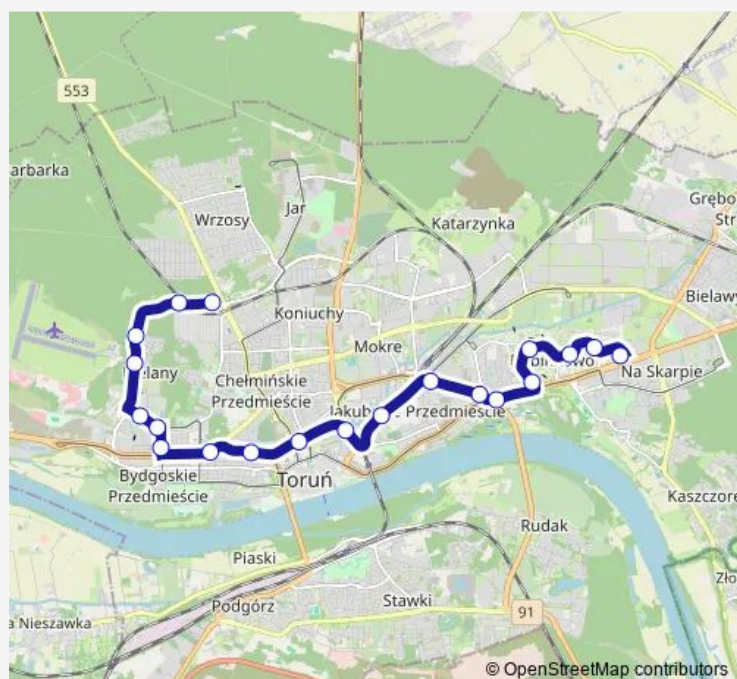

### Route schedule

Rubinkowo P&R — Przy Lesie

Monday 04:38-23:05

Tuesday 04:38-23:05

Wednesday 04:38-23:05

Thursday 04:38-23:05

Friday 04:38-23:05

Saturday 04:38-23:05

### Route info

Direction: Rubinkowo P&R

Stops: 22

Trip Duration: 0 hour 38 min