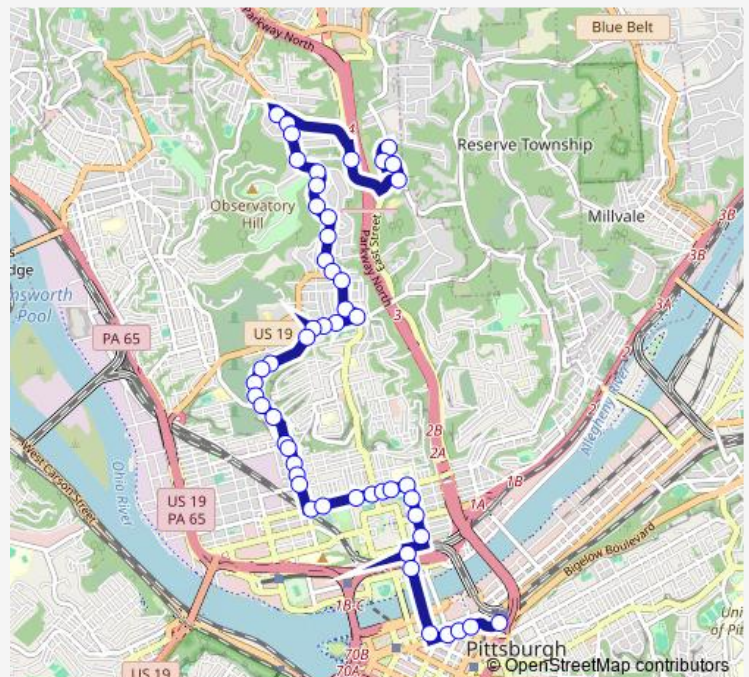

Liberty AVE + 7TH ST (Clark Bldg)

7TH ST + FT Duquesne Blvd

Sandusky ST + Isabella St

Sandusky ST + Stockton Ave

Cedar AVE + Pressley St

Cedar AVE + East Ohio

Cedar AVE + Suismon St

North AVE + Sandusky ST (Agh)

Thursday 05:23-23:19

Friday 05:23-23:19

Saturday 08:02-00:10⁺¹

Sunday 08:32-19:21

Route info

Direction: East Busway + Penn Station C

Stops: 46

Trip Duration: 0 hour 30 min

Route info

Direction: Colby ST + Faber

Stops: 51

Trip Duration: 0 hour 34 min

Charles ST + Cross

Charles ST + Izora

Charles ST + Strauss

Charles ST + Brightridge

Sandusky ST + General Robinson St

7TH ST + Penn AVE Fs

Liberty AVE + 9TH St

Liberty AVE + Smithfield St

Liberty AVE + William Penn Pl

East Busway + Penn Station A

15 Bus time schedules and route maps are available in an offline PDF at busmaps.com. Use the busmaps.com website to see live bus times, train schedule or subway schedule, and step-by-step directions for all public transit in Pittsburgh