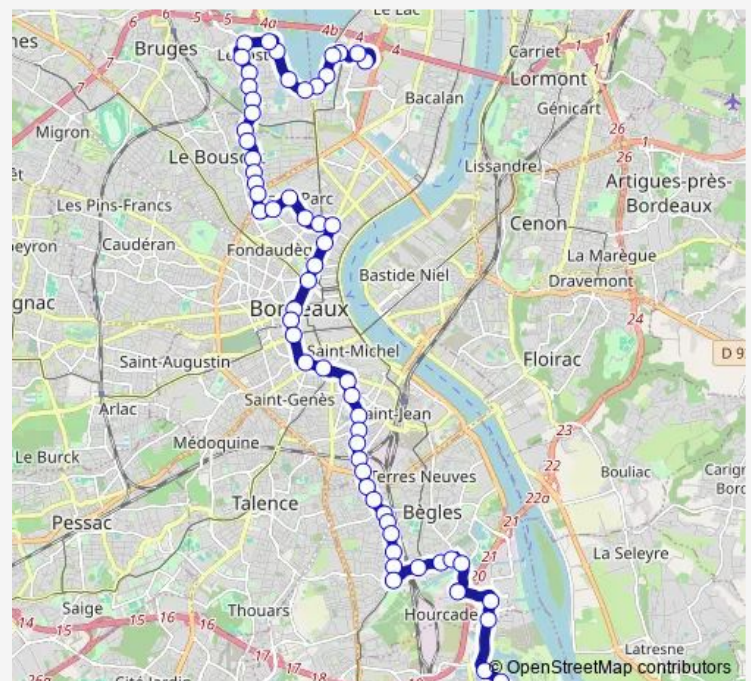

Barrière de Bègles

Route schedule

Courréjean Terminus — Centre Commercial du Lac

Monday 05:00-00:43⁺¹

Tuesday 05:00-00:43⁺¹

Wednesday 05:00-00:43⁺¹

Thursday 05:00-00:43⁺¹

Friday 05:00-00:43⁺¹

Saturday 05:00-00:43⁺¹

Sunday 05:00-00:43⁺¹

Route info

Direction: Courréjean Terminus

Stops: 60

Trip Duration: 1 hour 8 min

Bertin

Caserne Nansouty