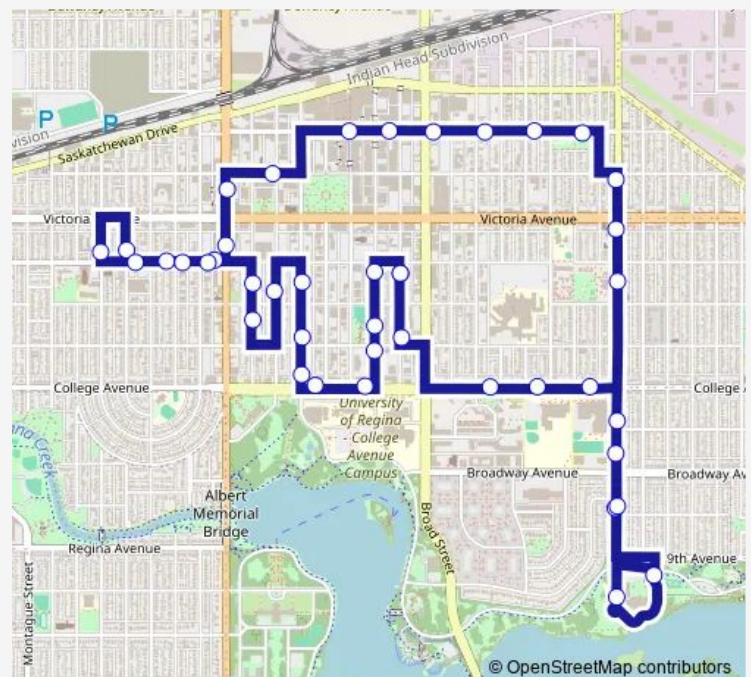

13th Ave @ Angus St (Eb)

Albert St @ 13th Ave (Nb)

Albert St @ Victoria Ave (Nb)

Route schedule

Rose St @ 13th Ave (Nb) — Rose St @ 13th Ave (Nb)

Monday 08:28-17:28

Tuesday 08:28-17:28

Wednesday 08:28-17:28

Thursday 08:28-17:28

Friday 08:28-17:28

Saturday 08:10-17:28

Sunday —

Route info

Direction: Rose St @ 13th Ave (Nb)

Stops: 42

Trip Duration: 0 hour 45 min

15 — Heritage West - Heritage East

BusMaps

12th Ave @ Smith St (Eb)

11th Ave @ Scarth St (Eb)

11th Ave @ Hamilton St (Eb)

11th Ave @ Broad St (Eb)

11th Ave @ Halifax St (Eb)

11th Ave @ Ottawa St (Eb)