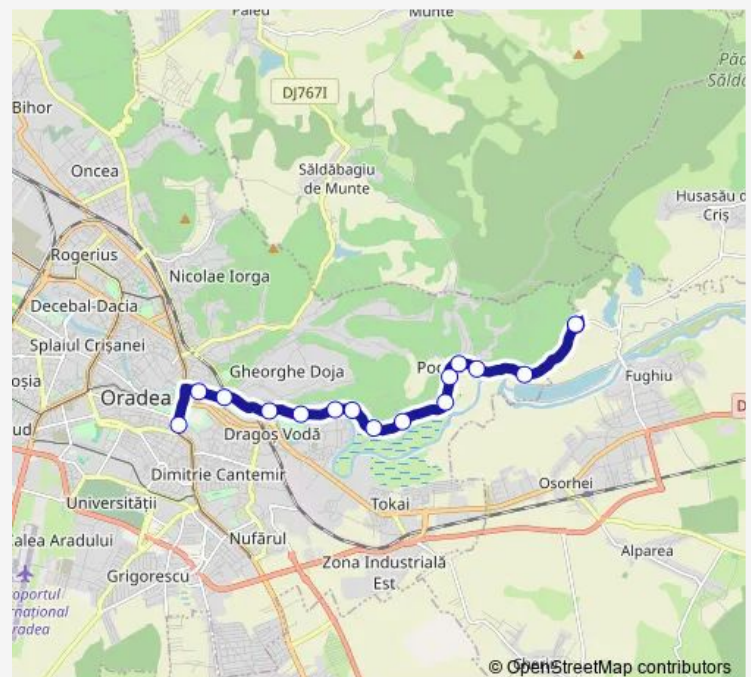

Wednesday 05:32-21:30

Thursday 05:32-21:30

Friday 05:32-21:30

Saturday 05:32-20:27

Sunday 05:32-21:30

Route info

Direction: Piata Cetatii

Stops: 16

Trip Duration: 0 hour 25 min

Direction

Podgoria Intrare — Piata Cetatii

16 stops

[Open route schedule](#)

Podgoria Intrare

Podgoria nr.55h

Biserica Ortodoxa li

Tuesday 05:56-21:59

Wednesday 05:56-21:59

Thursday 05:56-21:59

Friday 05:56-21:59

Saturday 05:56-20:56

Sunday 05:56-21:59

Route info

Direction: Podgoria Intrare