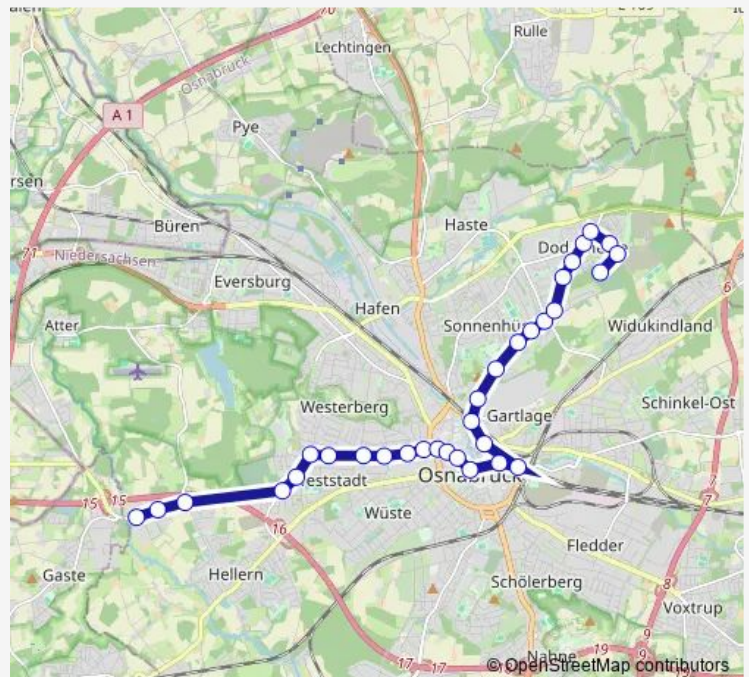

Osnabrück Heger Tor

Route schedule

Osnabrück Dodesheide Waldfriedhof — Osnabrück Ikea

Monday 05:04-23:04

Tuesday 05:04-23:04

Wednesday 05:04-23:04

Thursday 05:04-23:04

Friday 05:04-23:04

Saturday 05:04-23:04

Sunday 08:04-23:04

Route info

Direction: Osnabrück Dodesheide Waldfriedhof

Stops: 31

Trip Duration: 0 hour 38 min

Osnabrück Weißenburger Straße

Osnabrück Hans-Calmeyer-Platz

Monday 05:08-23:34

Tuesday 05:08-23:34

Wednesday 05:08-23:34

Thursday 05:08-23:34

Friday 05:08-23:34

Saturday 05:34-23:34

Sunday 08:34-23:34

Route info

Direction: Osnabrück Ikea

Stops: 32

Trip Duration: 0 hour 42 min

Osnabrück Dodeshausweg

Osnabrück Kastanienstraße

Osnabrück Ellerstraße-Nord

Osnabrück Robert-Koch-Straße

Osnabrück In der Dodesheide