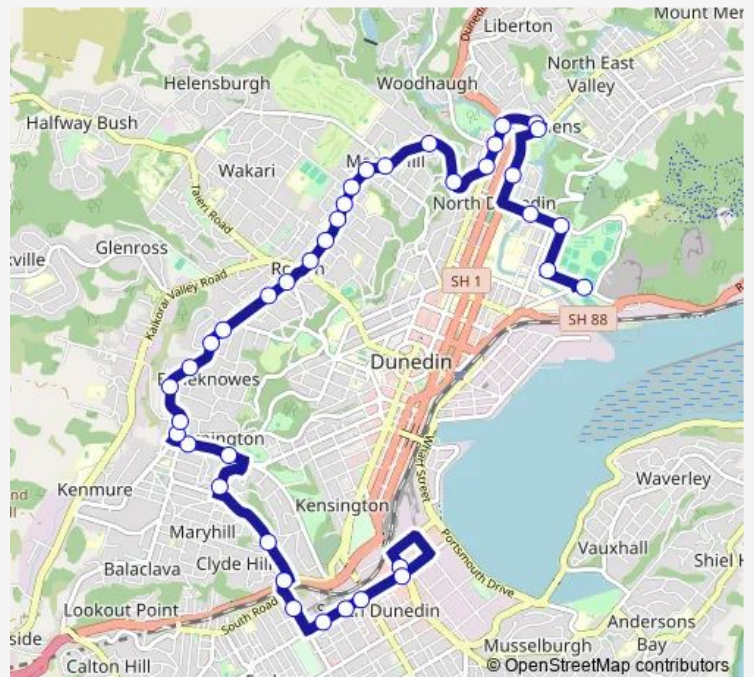

### Route schedule

Andersons Bay Rd, 271 — Sh88, Logan Park

Monday 05:50-22:30

Tuesday 05:50-22:30

Wednesday 05:50-22:30

Thursday 05:50-22:30

Friday 05:50-22:30

Saturday 08:15-23:15

### Route info

Direction: Andersons Bay Rd, 271

Stops: 38

Trip Duration: 0 hour 35 min

15 — Ridge Runner Northbound

Highgate, Columba College

Highgate, 473

Highgate, 517

## Direction

Anzac Ave, opposite Logan Park — Andersons Bay Rd, 271

33 stops

[Open route schedule](#)

Anzac Ave, opposite Logan Park

Harbour Tce, 58

Dundas St, 141

Dundas St, 113

## Route info

Direction: Anzac Ave, opposite Logan Park

Stops: 33

Trip Duration: 0 hour 35 min

Mornington Terminus, Mailer St

Glenpark Ave, 35

Glenpark Ave, opposite 56

South Rd, Glen Rd