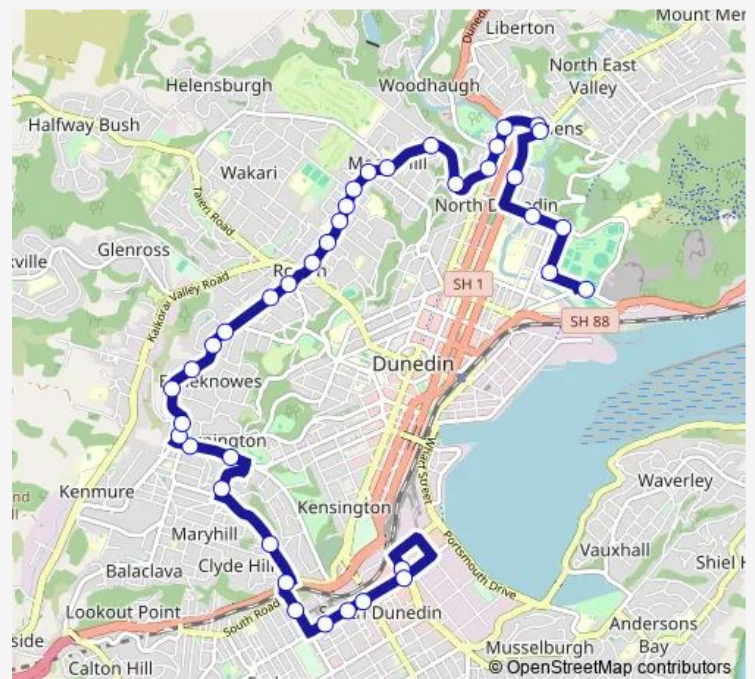

### Route schedule

Andersons Bay Rd, 271 — Sh88, Logan Park

Monday 05:50-22:30

Tuesday 05:50-22:30

Wednesday 05:50-22:30

Thursday 05:50-22:30

Friday 05:50-22:30

Saturday 08:15-23:15

### Route info

Direction: Andersons Bay Rd, 271

Stops: 38

Trip Duration: 0 hour 35 min

15 — Ridge Runner Northbound

Highgate, Columba College

Highgate, 473

Highgate, 517

## Direction

Anzac Ave, opposite Logan Park — Andersons Bay Rd, 271

33 stops

[Open route schedule](#)

Anzac Ave, opposite Logan Park

Harbour Tce, 58

Dundas St, 141

Dundas St, 113

## Route info

Direction: Anzac Ave, opposite Logan Park

Stops: 33

Trip Duration: 0 hour 35 min

Mornington Terminus, Mailer St

Glenpark Ave, 35

Glenpark Ave, opposite 56

South Rd, Glen Rd