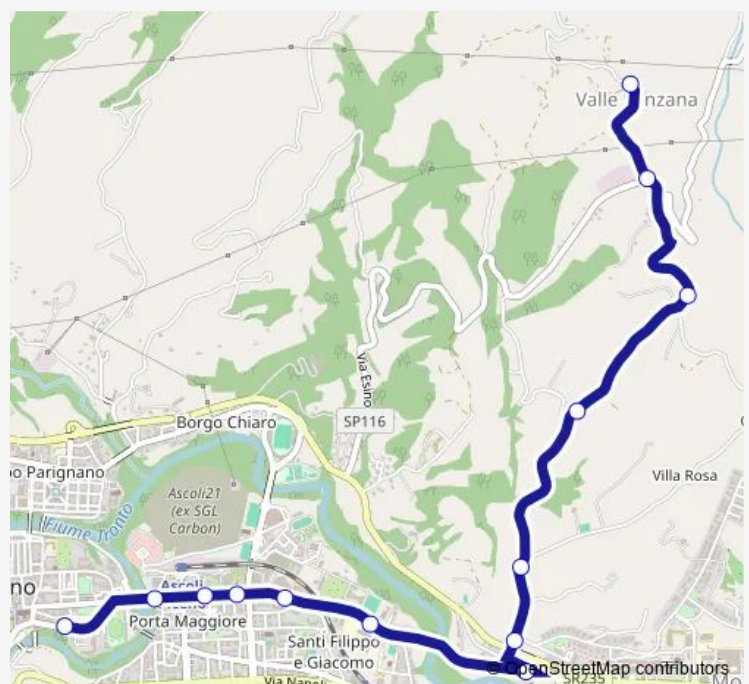

Tuesday —

Wednesday 07:54-08:10

Thursday —

Friday —

Saturday 07:54-08:10

Sunday —

Route info

Direction: Ascoli Piceno - V.Le DE Gasperi (Jolly)

Stops: 13

Trip Duration: 0 hour 15 min

15 — Viale DE Gasperi-ACI-Stadio-Vallecupa-Vallesenzana

Direction

Vallesenzana — Ascoli Piceno - V.Le DE Gasperi (Jolly)

17 stops

[Open route schedule](#)

Vallesenzana

—

Route info

Direction: Vallesenzana

Stops: 17

Trip Duration: 0 hour 25 min

Direction

Ascoli Piceno - V.Le DE Gasperi (Jolly) — Vallesenzana

15 stops

Friday —

Saturday 12:15-12:40

Sunday —

Route info

Direction: Ascoli Piceno - V.Le DE Gasperi (Jolly)

Stops: 15

Trip Duration: 0 hour 10 min

15 Bus time schedules and route maps are available in an offline PDF at busmaps.com. Use the busmaps.com website to see live bus times, train schedule or subway schedule, and step-by-step directions for all public transit in Ascoli Piceno