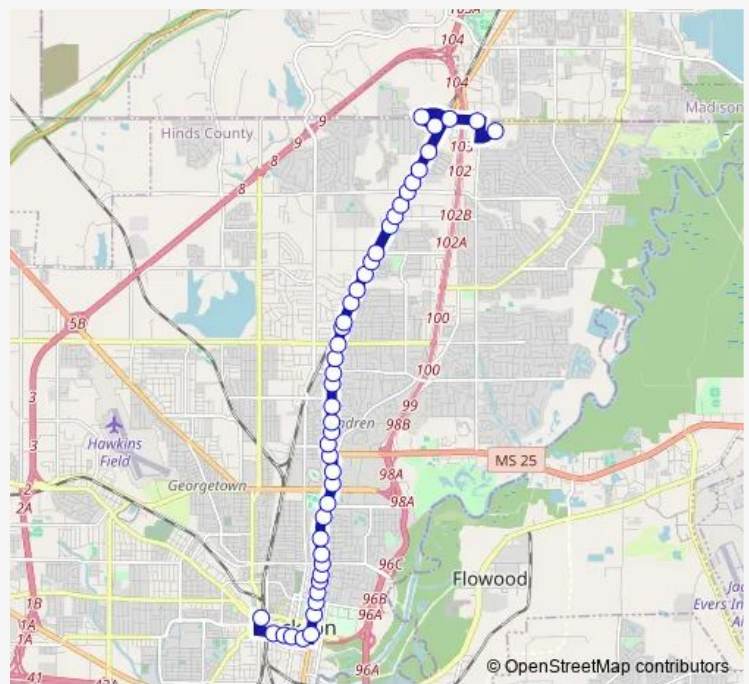

**Bus 15 N. State / Tougaloo**

[Go to website](#)

**Direction**  
 Union Station — Ridgewood Court Drive & Ridgewood Court Shopping Center  
 46 stops  
[Open route schedule](#)

- Union Station
- West Pascagoula Street & South Roach Street (Ob)
- East Pascagoula Street & South Lamar Street (Ob)
- East Pascagoula Street & South West Street (Ob)
- East Pascagoula Street & South President Street (Ob)
- North State Street & East Pearl Street (Ob)
- North State Street & Mississippi Street (Ob)
- North State Street & High Street (Ob)
- North State Street & George Street (Ob)
- North State Street & Barksdale Street (Ob)
- North State Street & Boyd Street (Ob)
- North State Street & East Fortification Street (Ob)
- North State Street & Manship Street (Ob)
- North State Street & Marshall Street (Ob)
- North State Street & Oakwood Street (Ob)
- North State Street & Riverside Drive (Ob)
- North State Street & East Woodrow Wilson Avenue (Ob)
- North State Street @ University of Mississippi Medical Center (Ob)
- North State Street & Lorenz Boulevard (Ob)
- North State Street & Duling Avenue (Ob)

**Route schedule**

Union Station — Ridgewood Court Drive & Ridgewood Court Shopping Center

Monday	05:45-18:45
Tuesday	05:45-18:45
Wednesday	05:45-18:45
Thursday	05:45-18:45
Friday	05:45-18:45
Saturday	06:45-18:45
Sunday	—

**Route info**

Direction: Union Station

Stops: 46

Trip Duration: 0 hour 37 min

15 — N. State / Tougaloo

North State Street & Patton Avenue (Ob)

North State Street & Pennsylvania Avenue (Ob)

North State Street & Warrior Trail (Ob)

North State Street & Council Circle (Ob)

North State Street & Meadowbrook Road (Ob)

North State Street & Triangle Drive (Ob)

North State Street & East Northside Drive (Ob)

North State Street & Robinhood Road (Ob)