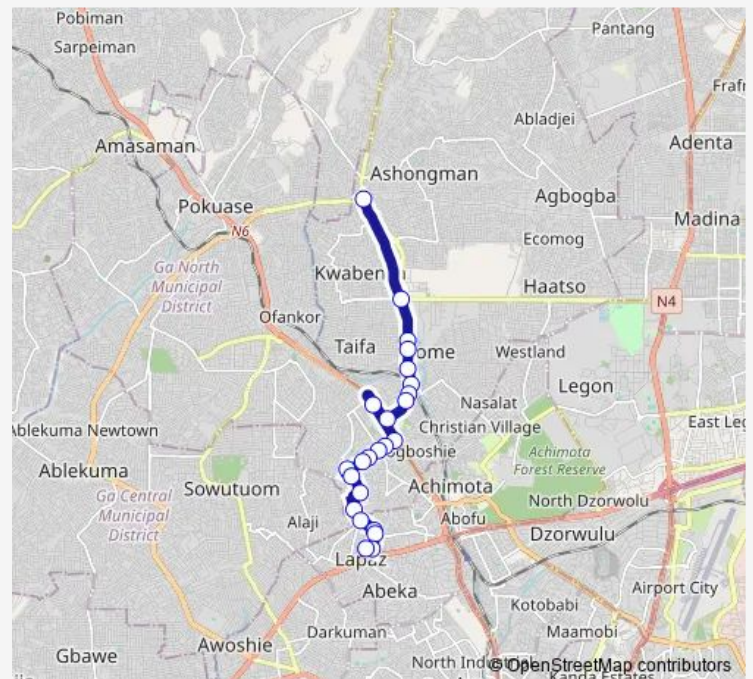

Bus 15 Dome Kwabenya ↔ Abeka Lapaz

[Go to website](#)

Direction

Kwabenya — Abeka Lapaz

24 stops

[Open route schedule](#)

Kwabenya

Atomic Junction

Born Again

Gym

Dome Old Station

Dome Crossing

Adehyeman

Dome Market

St. Johns

Tantra Hills

Mile 7 Junction

Presby Junction

Mile 7 Park

Jesus and Mary

Mile 7 Clinic

T-Junction Down

Mile 7 T-Junction Top

Family Life

Fishpond

High Tension

Nii Boi Station

Route schedule

Kwabenya — Abeka Lapaz

Monday 06:00

Tuesday 06:00

Wednesday 06:00

Thursday 06:00

Friday 06:00

Saturday 06:00

Sunday 06:00

Route info

Direction: Kwabenya

Stops: 24

Trip Duration: 0 hour 53 min

15 — Dome Kwabenya ↔ Abeka Lapaz