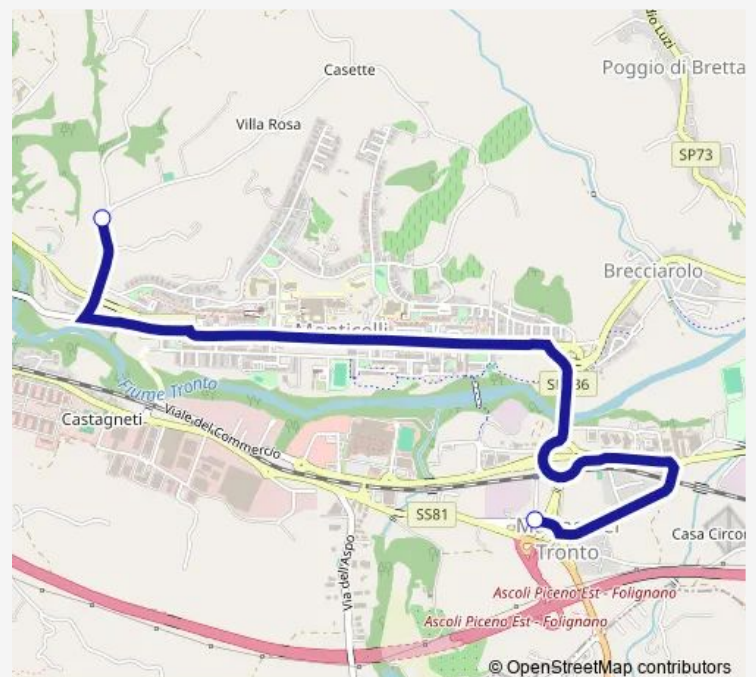

Bus 15 Tolignano-Marino (Corsa A Vuoto)

[Go to website](#)**Direction**

Cral Carisap Vallesenzana — Marino - Bivio Stazione

2 stops

[Open route schedule](#)

Cral Carisap Vallesenzana

Marino - Bivio Stazione

Route schedule

Cral Carisap Vallesenzana — Marino - Bivio Stazione

Monday —

Tuesday —

Wednesday 12:35-13:15

Thursday —

Friday —

Saturday 12:35-13:15

Sunday —

Route info

Direction: Cral Carisap Vallesenzana

Stops: 2

Trip Duration: 0 hour 20 min

■ 15 — Tolignano-Marino (Corsa A Vuoto)

BusMaps

15 Bus time schedules and route maps are available in an offline PDF at busmaps.com. Use the busmaps.com website to see live bus times, train schedule or subway schedule, and step-by-step directions for all public transit in Ascoli Piceno

The schedule is provided in the local timezone. Times with "(+1)" indicate departures on the next day.

PDF file created on 2025-01-31

2024 BusMaps.com - All Rights Reserved