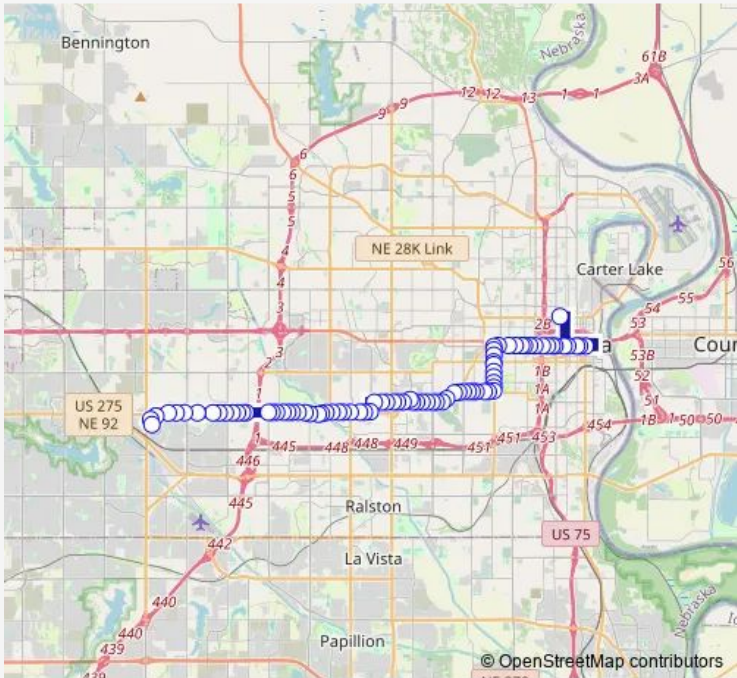

Direction
 22 & Cuming St Nw — 13th & Farnam Ne
 47 stops
[Open route schedule](#)

- 22 & Cuming St Nw
- 68th & Mercy Rd Sw
- 67th & Mercy Rd Sw
- 64th Ave & Center Sw
- 63rd & Center Sw
- 61st Ave & Center Sw
- 60th & Center Sw
- 58th & Center Sw
- 56th & Center Sw
- 55th & Center Sw
- 52nd & Center Se
- 51st (Saddle Creek) & Center Se
- 50th & Center Sw
- 49th & Center Sw
- 48th & Center Sw
- 47th & Center Sw
- 45th & Center Sw
- 44th & Center Sw
- 42nd & (Center NE) Shirley Se
- 42nd & Hickory Se
- 42nd & William Ne

Route schedule
 22 & Cuming St Nw — 13th & Farnam Ne

Monday	06:39
Tuesday	06:39
Wednesday	06:39
Thursday	06:39
Friday	06:39
Saturday	06:39
Sunday	07:39

Route info
 Direction: 22 & Cuming St Nw
 Stops: 47
 Trip Duration: 0 hour 41 min

42nd & Pacific Se

42nd & Marcy Se

42nd at Leavenworth Ne

42nd & Emile Ne

42nd & Dewey Ave Se

42nd & Farnam Se

40th & Farnam Sw

38th ST. & Farnam

36th & Farnam Sw

34th & Farnam Sw

33rd & Farnam Sw

32nd Ave & Farnam Sw

Turner Blvd & Farnam Sw

Park Ave & Harney Se

27th Ave & Harney Sw

26th & Harney Sw