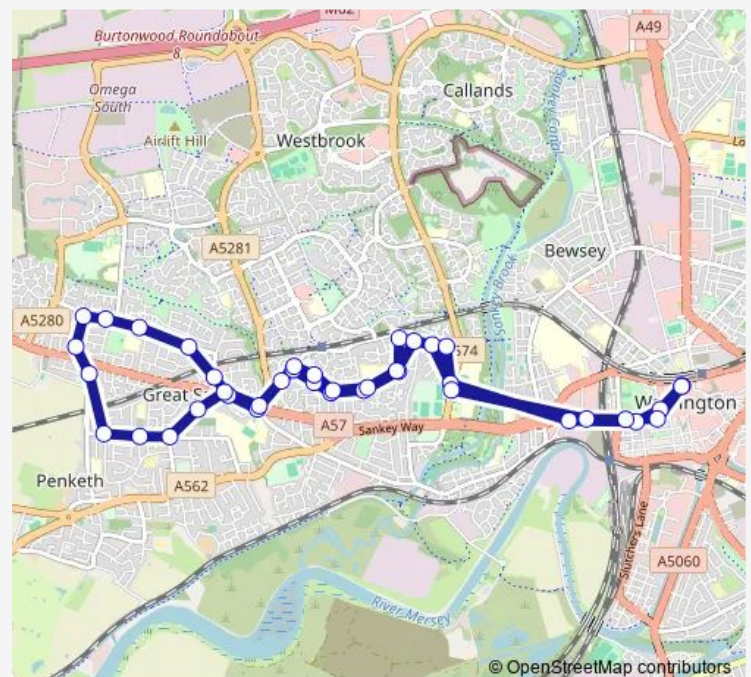

Birdwell Drive

Sankey School

Highfield Avenue

Sankey Station

Charles Avenue

Philips Drive

Princess Avenue

Park Road

### Route schedule

Bus Interchange — Bus Interchange

Monday 06:42-17:44

Tuesday 06:42-17:44

Wednesday 06:42-17:44

Thursday 06:42-17:44

Friday 06:42-17:44

Saturday 06:44-17:44

### Route info

Direction: Bus Interchange

Stops: 40

Trip Duration: 0 hour 48 min

15 — Warrington - Hood Manor - Gt Sankey/Penketh (Circ)

Friends Lane

Coniston Avenue

St Josephs Church