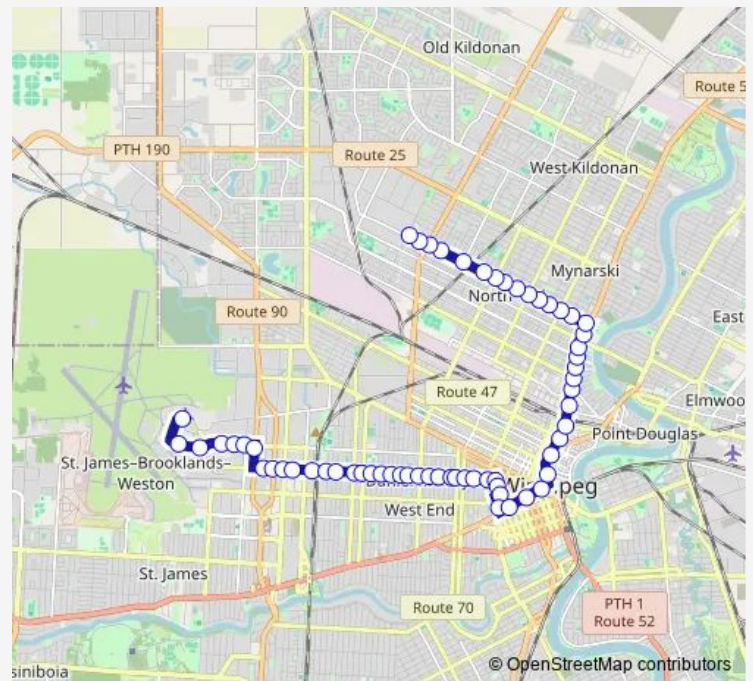

Eastbound Sargent at Wall

Eastbound Sargent at Minto

Eastbound Sargent at Dominion

Eastbound Sargent at Sherburn

Eastbound Sargent at Lipton

Eastbound Sargent at Banning

**Route schedule**

Westbound Wellington at Airport Terminal (Rte 15) —  
 Eastbound Church at Keewatin

Monday	06:07-18:28
Tuesday	06:07-18:28
Wednesday	06:07-18:28
Thursday	06:07-18:28
Friday	06:07-18:28
Saturday	—
Sunday	—

**Route info**

Direction: Westbound Wellington at Airport Terminal (Rte 15)

Stops: 78

Trip Duration: 0 hour 57 min

15 — Sargent-Mountain

Eastbound Sargent at Arlington

Eastbound Sargent at Simcoe

Eastbound Sargent at Toronto

Eastbound Sargent at Agnes

Eastbound Sargent at Maryland

Eastbound Sargent at Sherbrook

Eastbound Sargent at Young

Eastbound Sargent at Balmoral

Southbound Kennedy at Sargent

Southbound Kennedy at Qu'Appelle

Southbound Kennedy at Ellice

Southbound Vaughan at Portage North

Eastbound Portage at Edmonton (Portage Place)