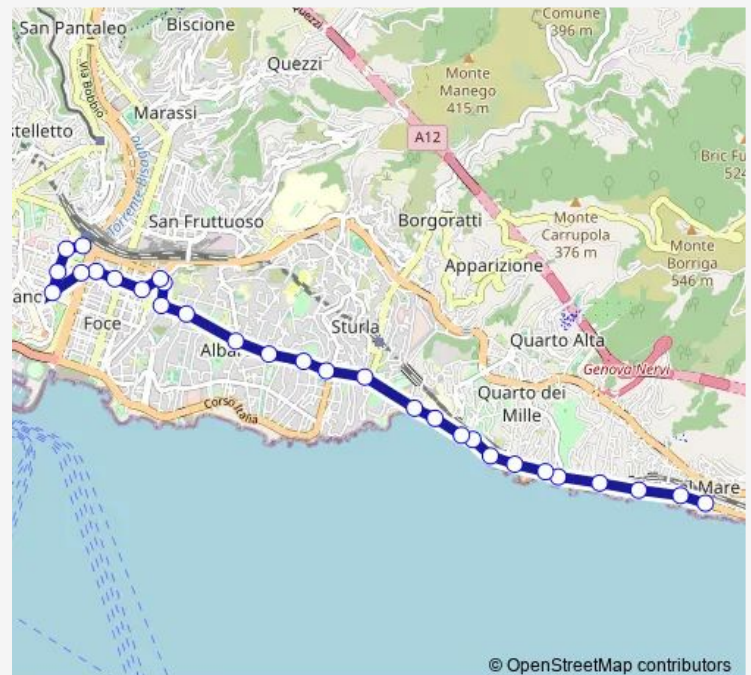

Thursday 04:35-21:15

Friday 04:35-21:15

Saturday 04:35-21:15

Sunday 04:35-21:10

Route info

Direction: Gianelli/Capolinea

Stops: 29

Trip Duration: 0 hour 35 min

© OpenStreetMap contributors

15 — Quinto (Gianellii)-Albaro-Tommaseo-Brignole Fs

BusMaps

Tommaseo/Montesuello

Buenos Aires 1/DA Novi

Buenos Aires 2/Lambruschini

Brigata Bisagno/Cadorna

Diaz 2/Piazza Della Vittoria