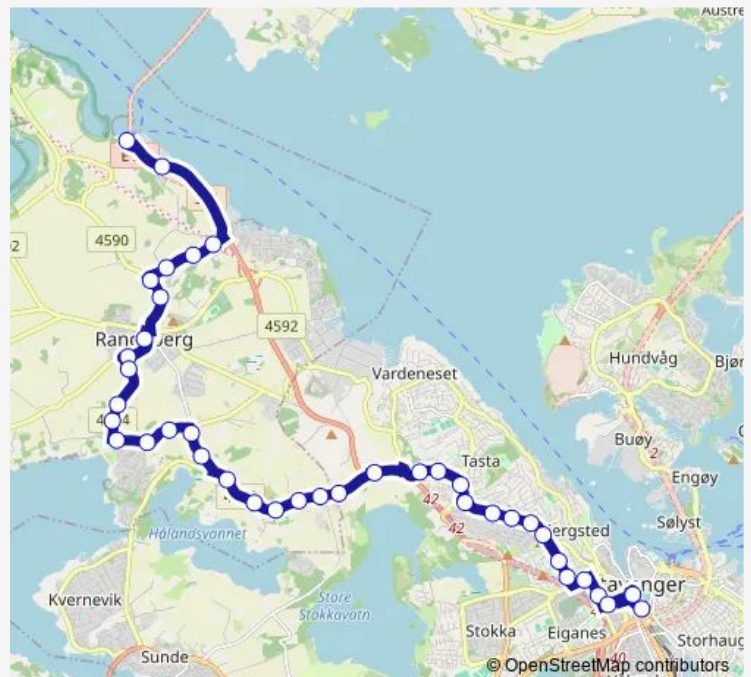

Hålandshaugen

Lyngnes

Austmarka

Route schedule

Mekjarvik kai — Jernbaneveien

Monday	06:00-22:40
Tuesday	06:00-21:15
Wednesday	06:00-21:15
Thursday	06:00-22:40
Friday	06:00-22:40
Saturday	10:05-22:55
Sunday	11:35-22:40

Route info

Direction: Mekjarvik kai

Stops: 39

Trip Duration: 0 hour 35 min

15

BusMaps

Leikvollbakken

Kvivoll

Route info

Direction: Olav Vs gate

Stops: 39

Trip Duration: 0 hour 30 min

Viste strandhotell

Visteveien 34

Visteveien 25

Sørli