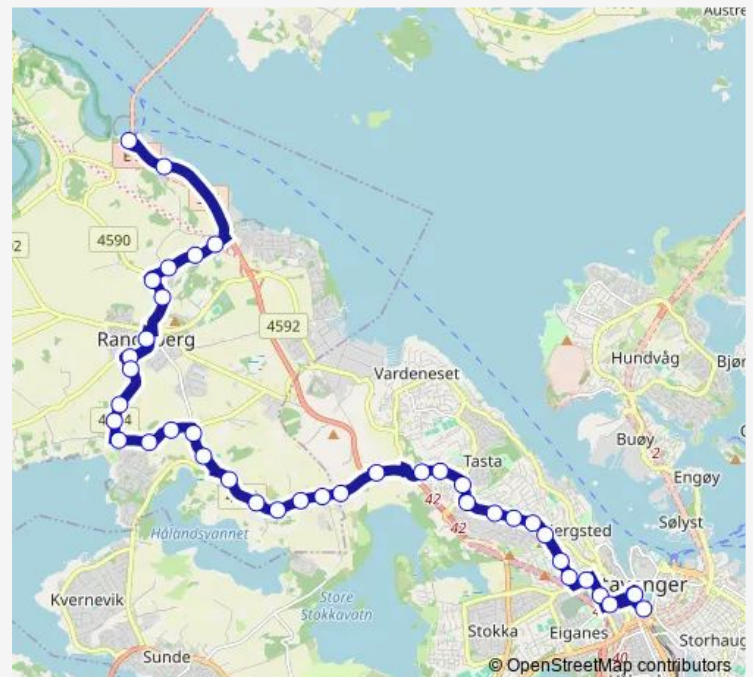

### Route schedule

Mekjarvik kai — Jernbaneveien

Monday 06:00-22:40

Tuesday 06:00-21:15

Wednesday 06:00-21:15

Thursday 06:00-22:40

Friday 06:00-22:40

Saturday 10:05-22:55

### Route info

Direction: Mekjarvik kai

Stops: 39

Trip Duration: 0 hour 35 min

15

Leikvollbakken

Kvivoll

Tastatorget