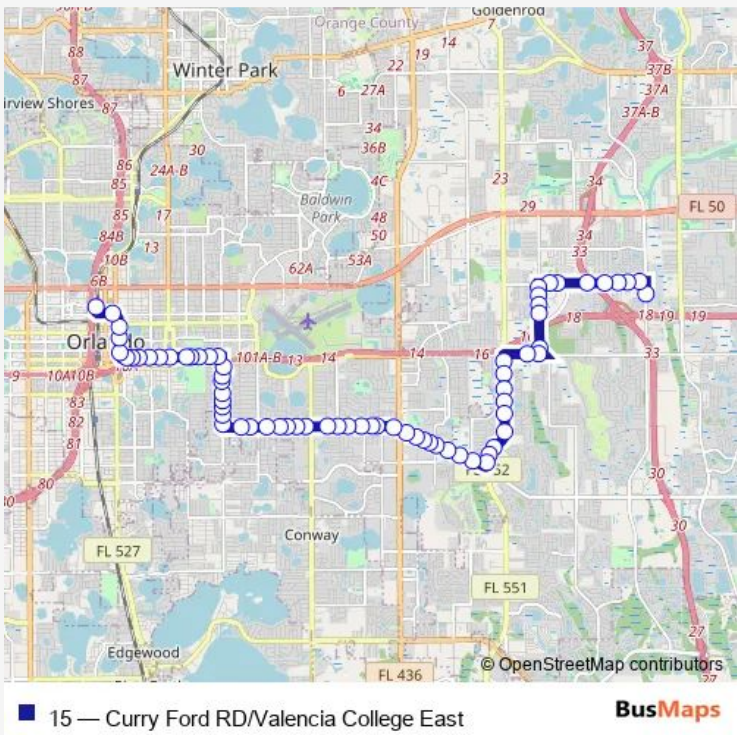

# Bus 15 Curry Ford RD/Valencia College East

[Go to website](#)

**Direction**  
 N Garland AVE AND W Amelia St — N Econlockhatchee TRL AND Shepton St  
 69 stops  
[Open route schedule](#)

- N Garland AVE AND W Amelia St
- W Amelia ST AND N Orange Ave
- N Orange AVE AND W Livingston St
- N Orange AVE AND W Jefferson St
- S Orange AVE AND W Pine St
- E Anderson ST AND S Orange Ave
- E Anderson ST AND S Magnolia Ave
- E Anderson ST AND Margaret Ct
- E Anderson ST AND S Osceola Ave
- E Anderson ST AND S Summerlin Ave
- E Anderson Street AND S Hyer Avenue
- E Anderson ST AND S Mills Ave
- E Anderson ST AND S Hampton Ave
- E Anderson ST AND S Bumby Ave
- Lake Como CIR AND S Bumby Ave
- S Bumby AVE AND Buckminster Cir
- S Bumby AVE AND E Gore St
- S Bumby AVE AND Walnut St
- S Bumby AVE AND Hargill Dr
- S Bumby AVE AND Vine St
- S Bumby AVE AND Raehn St

**Route info**  
 Direction: N Garland AVE AND W Amelia St  
 Stops: 69  
 Trip Duration: 0 hour 49 min

Curry Ford RD AND Peel Ave

Curry Ford RD AND Morristown Ave

Curry Ford RD AND S Crystal Lake Dr

Curry Ford RD AND Ceylon Dr

## Route info

Direction: N Econlockhatchee TRL AND Shepton St

Stops: 70

Trip Duration: 0 hour 38 min

Curry Ford RD AND Colton Dr

Curry Ford RD AND Camellia Garden Dr

Curry Ford RD AND Camella Graden Dr

Curry Ford RD AND S Oxalis Ave

N Rosalind AVE AND E Central Blvd

N Rosalind AVE AND Eola Pky

E Livingston ST AND N Magnolia Ave

N Garland AVE AND W Amelia St

15 Bus time schedules and route maps are available in an offline PDF at [busmaps.com](https://busmaps.com). Use the [busmaps.com](https://busmaps.com) website to see live bus times, train schedule or subway schedule, and step-by-step directions for all public transit in Orlando