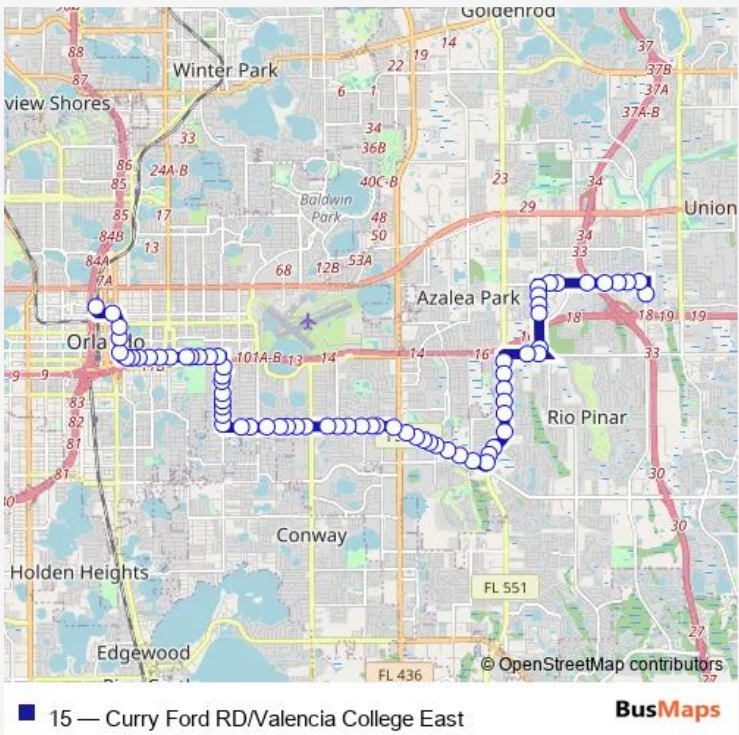

Bus 15 Curry Ford RD/Valencia College East

[Go to website](#)

Direction
 N Garland AVE AND W Amelia St — N Econlockhatchee TRL AND Shepton St
 69 stops
[Open route schedule](#)

- N Garland AVE AND W Amelia St
- W Amelia ST AND N Orange Ave
- N Orange AVE AND W Livingston St
- N Orange AVE AND W Jefferson St
- S Orange AVE AND W Pine St
- E Anderson ST AND S Orange Ave
- E Anderson ST AND S Magnolia Ave
- E Anderson ST AND Margaret Ct
- E Anderson ST AND S Osceola Ave
- E Anderson ST AND S Summerlin Ave
- E Anderson Street AND S Hyer Avenue
- E Anderson ST AND S Mills Ave
- E Anderson ST AND S Hampton Ave
- E Anderson ST AND S Bumby Ave
- Lake Como CIR AND S Bumby Ave
- S Bumby AVE AND Buckminster Cir
- S Bumby AVE AND E Gore St
- S Bumby AVE AND Walnut St
- S Bumby AVE AND Hargill Dr
- S Bumby AVE AND Vine St
- S Bumby AVE AND Raehn St

Route info
 Direction: N Garland AVE AND W Amelia St
 Stops: 69
 Trip Duration: 0 hour 44 min

Curry Ford RD AND Peel Ave

Curry Ford RD AND Morristown Ave

Curry Ford RD AND S Crystal Lake Dr

Curry Ford RD AND Ceylon Dr

Sunday 05:25-21:20

Route info

Direction: N Econlockhatchee TRL AND Shepton St

Stops: 70

Trip Duration: 0 hour 50 min

Curry Ford RD AND Colton Dr

Curry Ford RD AND Camellia Garden Dr

Curry Ford RD AND Camella Graden Dr

S Rosalind AVE AND E Jackson St

N Rosalind AVE AND E Central Blvd

N Rosalind AVE AND Eola Pky

E Livingston ST AND N Magnolia Ave

N Garland AVE AND W Amelia St

15 Bus time schedules and route maps are available in an offline PDF at busmaps.com. Use the busmaps.com website to see live bus times, train schedule or subway schedule, and step-by-step directions for all public transit in Orlando