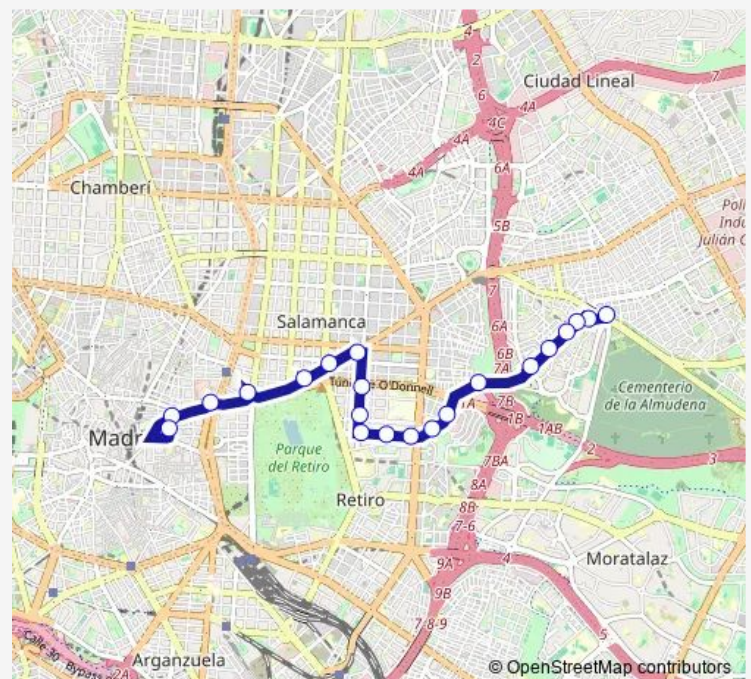

La Elipa

Route schedule

Sol - Sevilla — La Elipa

Monday 07:00-23:30

Tuesday 07:00-23:30

Wednesday 07:00-23:30

Thursday 07:00-23:30

Friday 07:00-23:30

Saturday 07:00-23:30

Sunday 07:30-23:30

Route info

Direction: Sol - Sevilla

Stops: 19

Trip Duration: 0 hour 39 min

Direction

La Elipa — Sol - Sevilla

21 stops

[Open route schedule](#)

La Elipa

Santa Prisca

Metro La Elipa

Marqués De Corbera - Gerardo Cordón

Marqués De Corbera - Montejurra

Marqués De Corbera - Ricardo Ortiz

Route info

Direction: La Elipa

Stops: 21

Trip Duration: 0 hour 33 min

15 Bus time schedules and route maps are available in an offline PDF at busmaps.com. Use the busmaps.com website to see live bus times, train schedule or subway schedule, and step-by-step directions for all public transit in Madrid