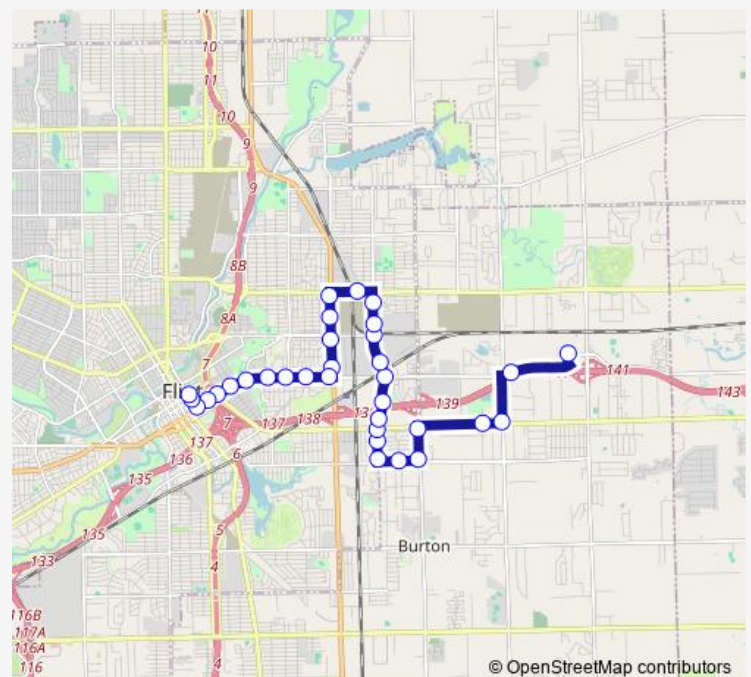

SBD Dort at Davison

SBD Dort at Missouri

SBD Dort at Robert T Longway

Route schedule

Walmart on Belsay — Harrison at E. 2nd St

Monday 07:00-22:50

Tuesday 07:00-22:50

Wednesday 07:00-22:50

Thursday 07:00-22:50

Friday 07:00-22:50

Saturday 07:00-22:50

Sunday 09:00-19:00

Route info

Direction: Walmart on Belsay

Stops: 33

Trip Duration: 0 hour 25 min

Court at East

WBD Court at Stevens

Court at Harrison

Harrison at 3rd

Harrison at E. 2nd St

Direction

Harrison at E. 2nd St — Walmart on Belsay

30 stops

Friday 06:30-22:30

Saturday 06:30-22:30

Sunday 09:30-18:30

Route info

Direction: Harrison at E. 2nd St

Stops: 30

Trip Duration: 0 hour 25 min

NBD Center at Lapeer