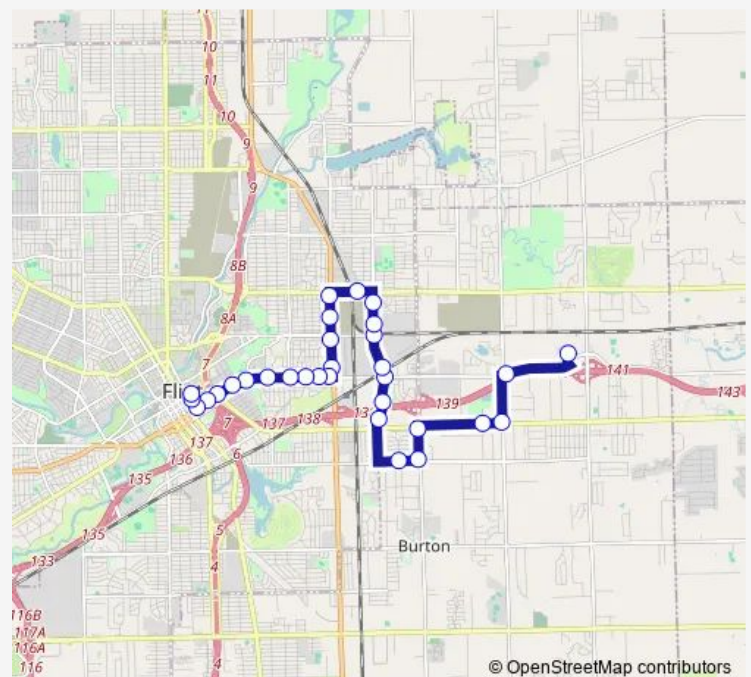

### Route schedule

Walmart on Belsay — MTA Transit Center

Monday 07:00-23:00

Tuesday 07:00-23:00

Wednesday 07:00-23:00

Thursday 07:00-23:00

Friday 07:00-23:00

Saturday 07:00-23:00

### Route info

Direction: Walmart on Belsay

Stops: 31

Trip Duration: 0 hour 25 min

15 — Dort Averill

WBD Court at Vernon

WBD Court at Franklin

WBD Court at College

WBD Court at Horrigan

WBD Court at Avon

Court at East

WBD Court at Stevens

Court at Harrison

Harrison at 3rd

MTA Transit Center

**Direction**

MTA Transit Center — Walmart on Belsay

27 stops

[Open route schedule](#)

MTA Transit Center

2nd at Stevens

2nd and Chavez

EBD Court at Avon

WBD Court at Albert R Horrigan