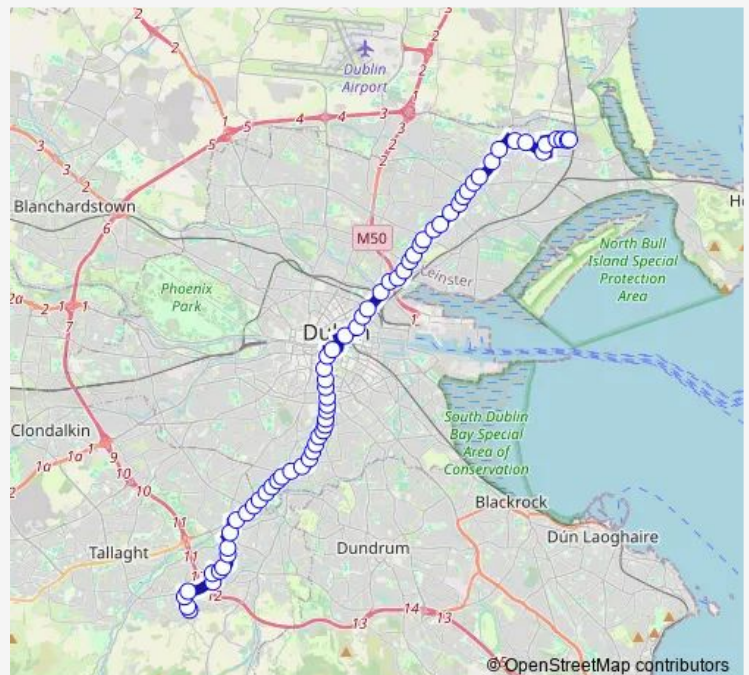

Bus 15 Ballycullen Road - Clongriffin

[Go to website](#)

Direction

Ballycullen Road — Clongriffin Station

66 stops

[Open route schedule](#)

- Ballycullen Road
- Woodstown Avenue
- Woodstown Sc
- Woodstown
- St Colmcille's Way
- Scholarstown Road
- Knocklyon Road
- Knockaire
- Knockcullen Rise
- Coolamber Park
- Woodbrook Park
- Ashfield College
- Riverside Cottages
- Springfield Road
- Bushy Park House
- Terenure College
- Lakelands Park
- Rathdown Park
- Terenure Library
- Terenure Road East
- Brighton Road

Route schedule

Ballycullen Road — Clongriffin Station

Monday	03:00-02:30 ⁺¹
Tuesday	03:00-02:30 ⁺¹
Wednesday	03:00-02:30 ⁺¹
Thursday	03:00-02:30 ⁺¹
Friday	03:00-02:30 ⁺¹
Saturday	03:00-02:30 ⁺¹
Sunday	03:00-02:30 ⁺¹

Route info

Direction: Ballycullen Road

Stops: 66

Trip Duration: 0 hour 53 min

15 — Ballycullen Road - Clongriffin

Winton Avenue

Garville Avenue

Spire View Lane

Rathmines Park

Rathmines Garda Station

Swan Centre

Rathmines

St Mary's College

Grove Park

South Richmond Street

Grantham Street