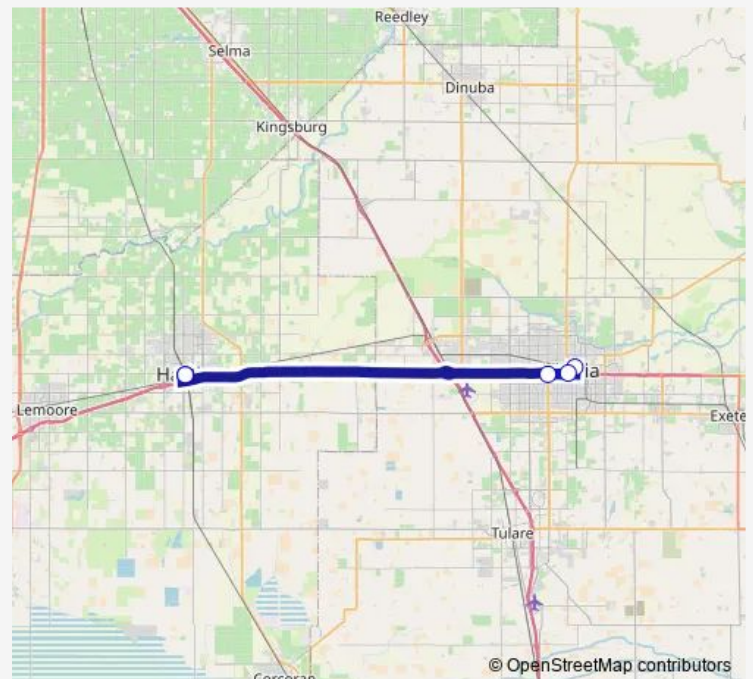

## Bus 15 Visalia

[Go to website](#)

### Direction

Kart Transfer Center — Kart Transfer Center

5 stops

[Open route schedule](#)

Kart Transfer Center

Noble & Mooney Blvd (Cos)

Visalia Transit Center

Mineral King @ Kaweah Delta Hospital

### Route schedule

Kart Transfer Center — Kart Transfer Center

Monday 07:15-16:35

Tuesday 07:15-16:35

Wednesday 07:15-16:35

Thursday 07:15-16:35

Friday 07:15-16:35

Saturday 10:30-14:30

### Route info

Direction: Kart Transfer Center

Stops: 5

Trip Duration: 1 hour 5 min

15 Bus time schedules and route maps are available in an offline PDF at [busmaps.com](https://busmaps.com). Use the [busmaps.com](https://busmaps.com) website to see live bus times, train schedule or subway schedule, and step-by-step directions for all public transit in Visalia