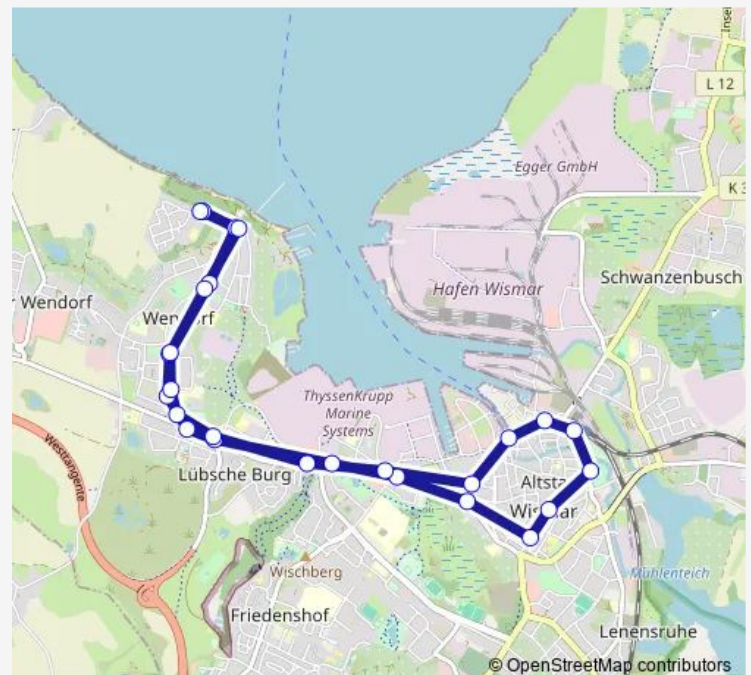

### Direction

Wismar Seebad Wendorf — Wismar Seebad Wendorf

26 stops

[Open route schedule](#)

Wismar Seebad Wendorf

Wismar Seeblick

Wismar Erwin Fischer Str

Wismar Liselotte-Herrmann Str

Wismar R.-Wagner- Straße

### Route schedule

Wismar Seebad Wendorf — Wismar Seebad Wendorf

Monday 03:42-20:58

Tuesday 03:42-20:58

Wednesday 03:42-20:58

Thursday 03:42-20:58

Friday 03:42-20:58

Saturday 06:01-20:28

### Route info

Direction: Wismar Seebad Wendorf

Stops: 26

Trip Duration: 0 hour 48 min

15

BusMaps

Wismar Platz des Friedens

Wismar Liselotte-Herrmann Str