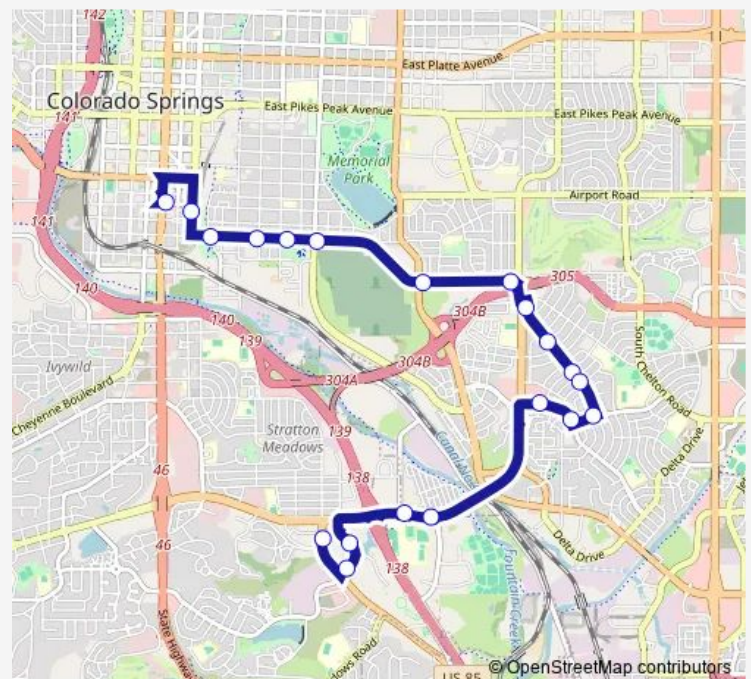

### Direction

Rio Grande/Nevada — Venetucci/Lake

20 stops

[Open route schedule](#)

Rio Grande/Nevada

722 Wahsatch

Fountain/Corona

Fountain/Prospect

### Route schedule

Rio Grande/Nevada — Venetucci/Lake

Monday 06:23-21:23

Tuesday 06:23-21:23

Wednesday 06:23-21:23

Thursday 06:23-21:23

Friday 06:23-21:23

Saturday 07:23-18:23

### Route info

Direction: Rio Grande/Nevada

Stops: 20

Trip Duration: 0 hour 23 min

15 — Fountain Blvd -E Cheyenne MTN Blvd

**Direction**

Venetucci/Lake — Rio Grande/Nevada

21 stops

## Route schedule

Venetucci/Lake — Rio Grande/Nevada

Monday 05:51-20:51

Tuesday 05:51-20:51

Wednesday 05:51-20:51

Thursday 05:51-20:51

Friday 05:51-20:51

Saturday 06:51-17:51