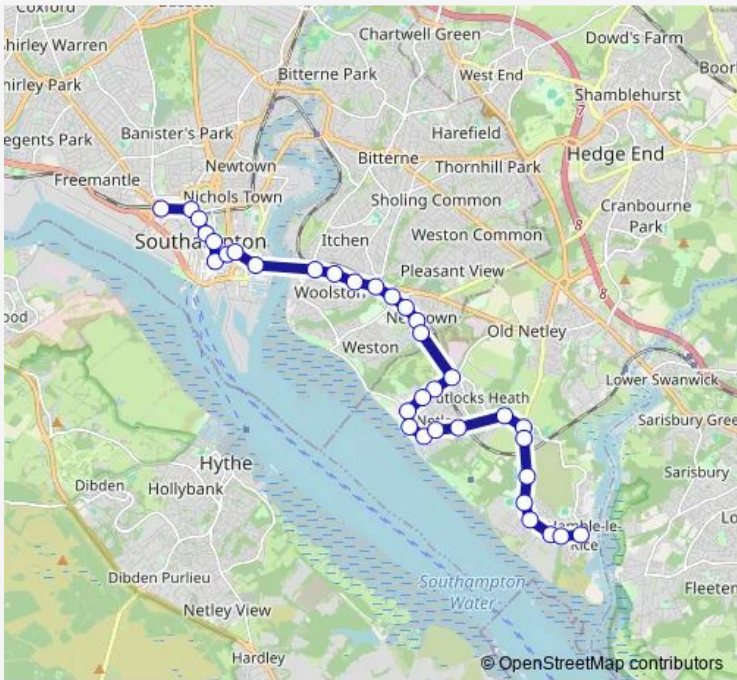

Bus 15 Southampton City Centre - Hamble

[Go to website](#)

Direction
 The Square — Central Station
 32 stops
[Open route schedule](#)

- The Square
- Copse Lane
- Hamble Fire Station
- Beaulieu Road
- Verdon Avenue
- Sports Ground
- Broadway
- Satchell Lane
- St Marys Church
- Netley Station
- Denzil Avenue
- New Road
- York Road
- St Edwards Church
- St Edwards Road
- Westwood Reserve
- Pegasus Avenue
- Tenterton Avenue
- The Gardeners Arms
- Weston Infant School
- Weston Lane

Route schedule
 The Square — Central Station

Monday	06:10-21:40
Tuesday	06:10-21:40
Wednesday	06:10-21:40
Thursday	06:10-21:40
Friday	06:10-21:40
Saturday	06:45-21:40
Sunday	06:50-20:25

Route info
 Direction: The Square
 Stops: 32
 Trip Duration: 0 hour 29 min

Denzil Avenue

Route schedule

Central Station — The Square

Monday 05:35-21:05

Tuesday 05:35-21:05

Wednesday 05:35-21:05

Thursday 05:35-21:05

Friday 05:35-21:05

Saturday 06:10-21:05

Sunday 06:15-19:50

Route info

Direction: Central Station

Stops: 35

Trip Duration: 0 hour 42 min

Netley Station

St Marys Church