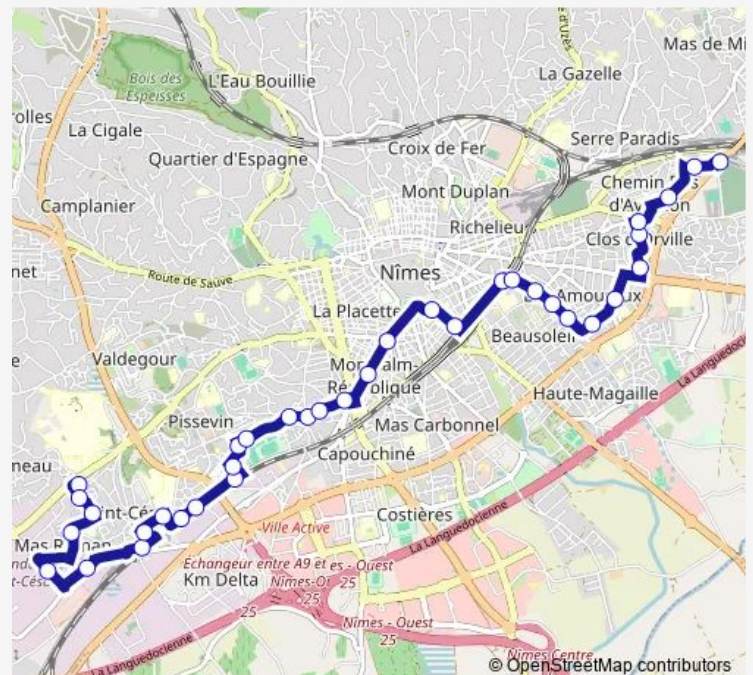

Sainte Perpetue

Paul Painleve

Talabot

Gare Feucheres

Esplanade T2

Musee Romanite

Dhuoda

Puech DU Teil

DE Foucauld

Henri Revoil

LES Collines

Route schedule

Pont DE Justice — Laennec

Monday 05:47-20:12

Tuesday 05:47-20:12

Wednesday 05:47-20:12

Thursday 05:47-20:12

Friday 05:47-20:12

Saturday 05:40-20:10

Sunday 07:07-20:07

Route info

Direction: Pont DE Justice

Stops: 36

Trip Duration: 0 hour 44 min