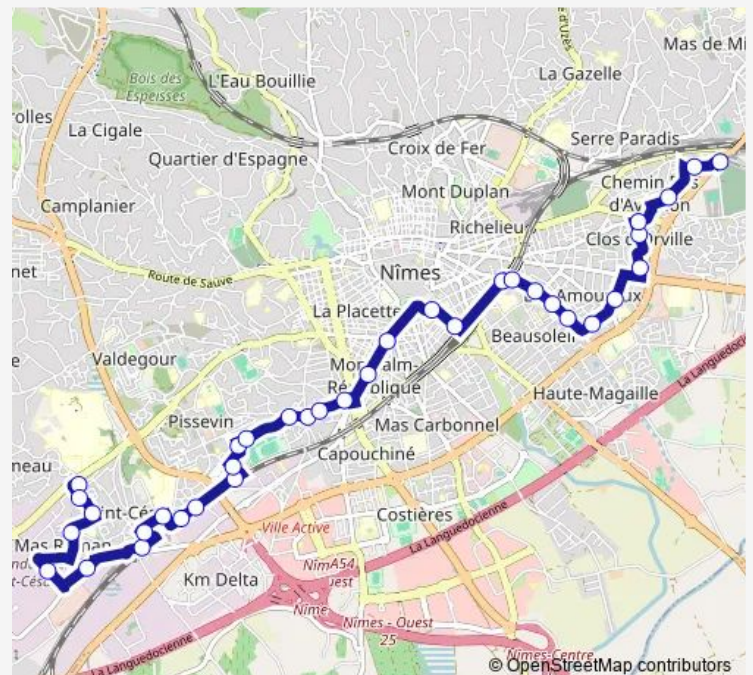

Sainte Perpetue

Paul Painleve

Talabot

Gare Feucheres

Esplanade T2

Musee Romanite

Dhuoda

Puech DU Teil

DE Foucauld

Henri Revoil

LES Collines

Route schedule

Pont DE Justice — Laennec

Monday 05:47-20:12

Tuesday 05:47-20:12

Wednesday 05:47-20:12

Thursday 05:47-20:12

Friday 05:47-20:12

Saturday 05:40-20:10

Sunday 07:07-20:07

Route info

Direction: Pont DE Justice

Stops: 36

Trip Duration: 0 hour 49 min

Stops: 36

Trip Duration: 0 hour 48 min

Sainte Perpetue

Charles Gide

Salomon Reinach

Oliviers

Amoureux

Schuman